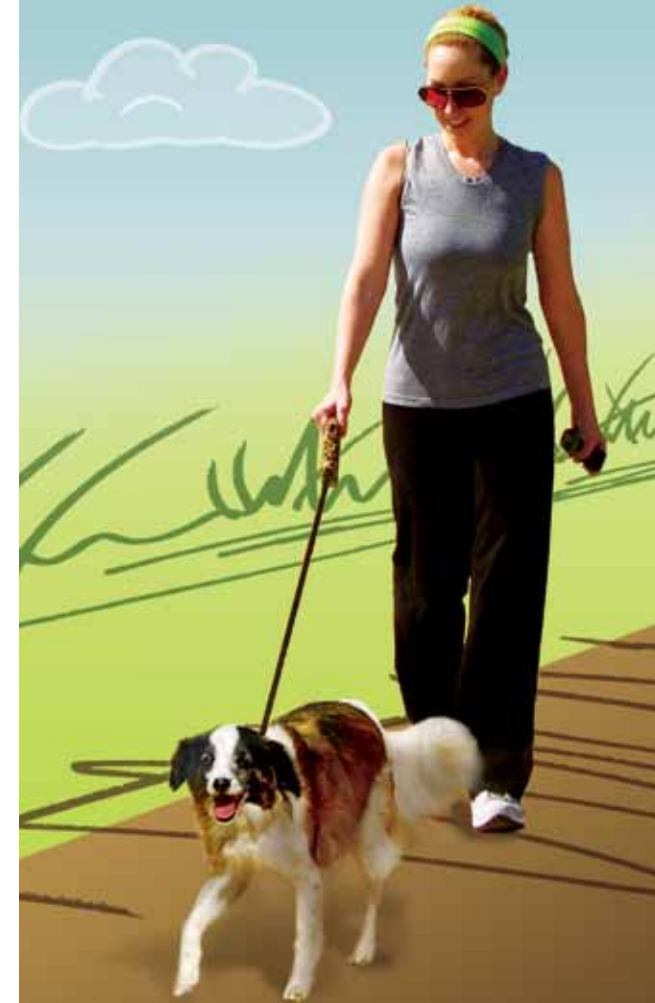

If all dog owners act responsibly—follow rules, carry removal bags and pick up after your dogs—these parks and beaches can remain open to dogs.

DOGS ON LEASH:

- Marshall Gulch
- Carmet Beach
- Schoolhouse Beach
- Portuguese Beach
- Duncan's Cove
- Wright's Beach
- Furlong Gulch
- Shell Beach
- Blind Beach
- Russian Gulch

Thank you for being a responsible dog owner and for following the rules and regulations in our parks.

Where Can I Take MY DOG?

A Guide to *On-Leash* Dog Recreational Areas in **Sonoma Coast State Park.**

DOGS ALLOWED ON LEASH

You may bring your leashed dog to the following Sonoma Coast State Park areas within picnic/campground areas and beaches. Each dog must be on a six-foot-maximum leash at all times and cannot be left unattended.