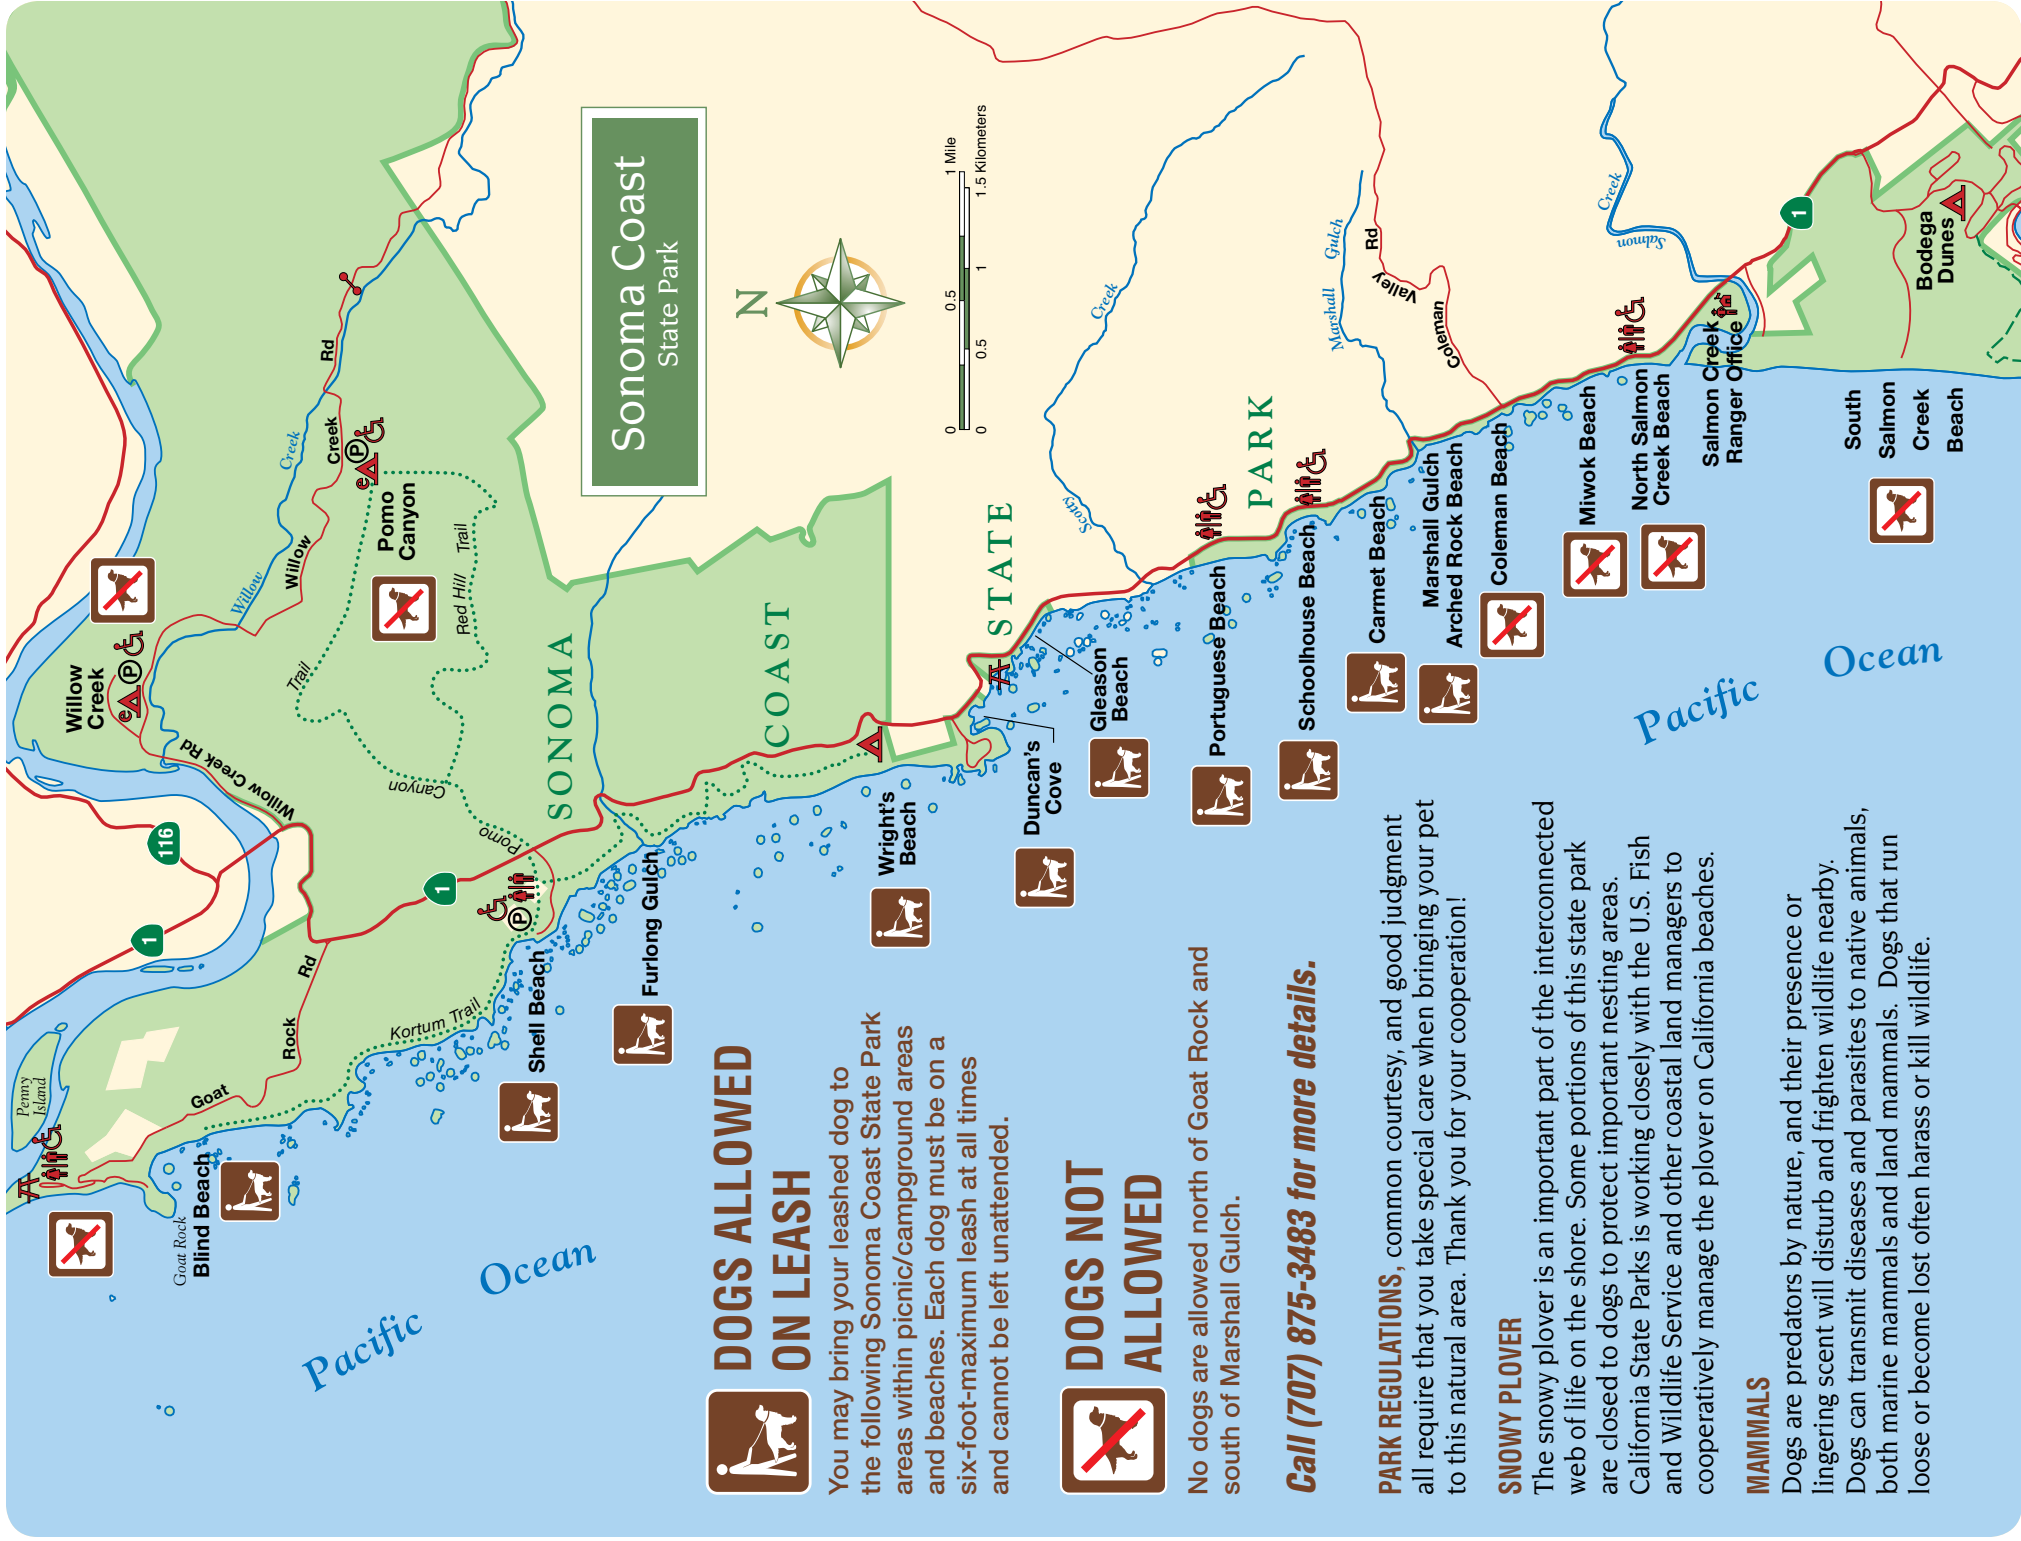

If all dog owners act responsibly—follow rules, carry removal bags and pick up after your dogs—these parks and beaches can remain open to dogs.

DOGS ON LEASH:

- Marshall Gulch
- Carmet Beach
- Schoolhouse Beach
- Portuguese Beach
- Duncan's Cove
- Wright's Beach
- Furlong Gulch
- Shell Beach
- Blind Beach
- Russian Gulch

NO DOGS ALLOWED:

- North Jenner Beach
- Goat Rock Beach
- Arched Rock Beach
- Coleman Beach
- Miwok Beach
- North Salmon Creek Beach
- South Salmon Creek Beach
- Campbell Cove
- Bodega Head

For more information on Sonoma Coast State Parks, call (707) 875-3483 or go to www.parks.ca.gov

DOGS ALLOWED ON LEASH

You may bring your leashed dog to the following Sonoma Coast State Park areas within picnic/campground areas and beaches. Each dog must be on a six-foot-maximum leash at all times and cannot be left unattended.

DOGS NOT ALLOWED

No dogs are allowed north of Goat Rock and south of Marshall Gulch.

Call (707) 875-3483 for more details.

PARK REGULATIONS, common courtesy, and good judgment all require that you take special care when bringing your pet to this natural area. Thank you for your cooperation!