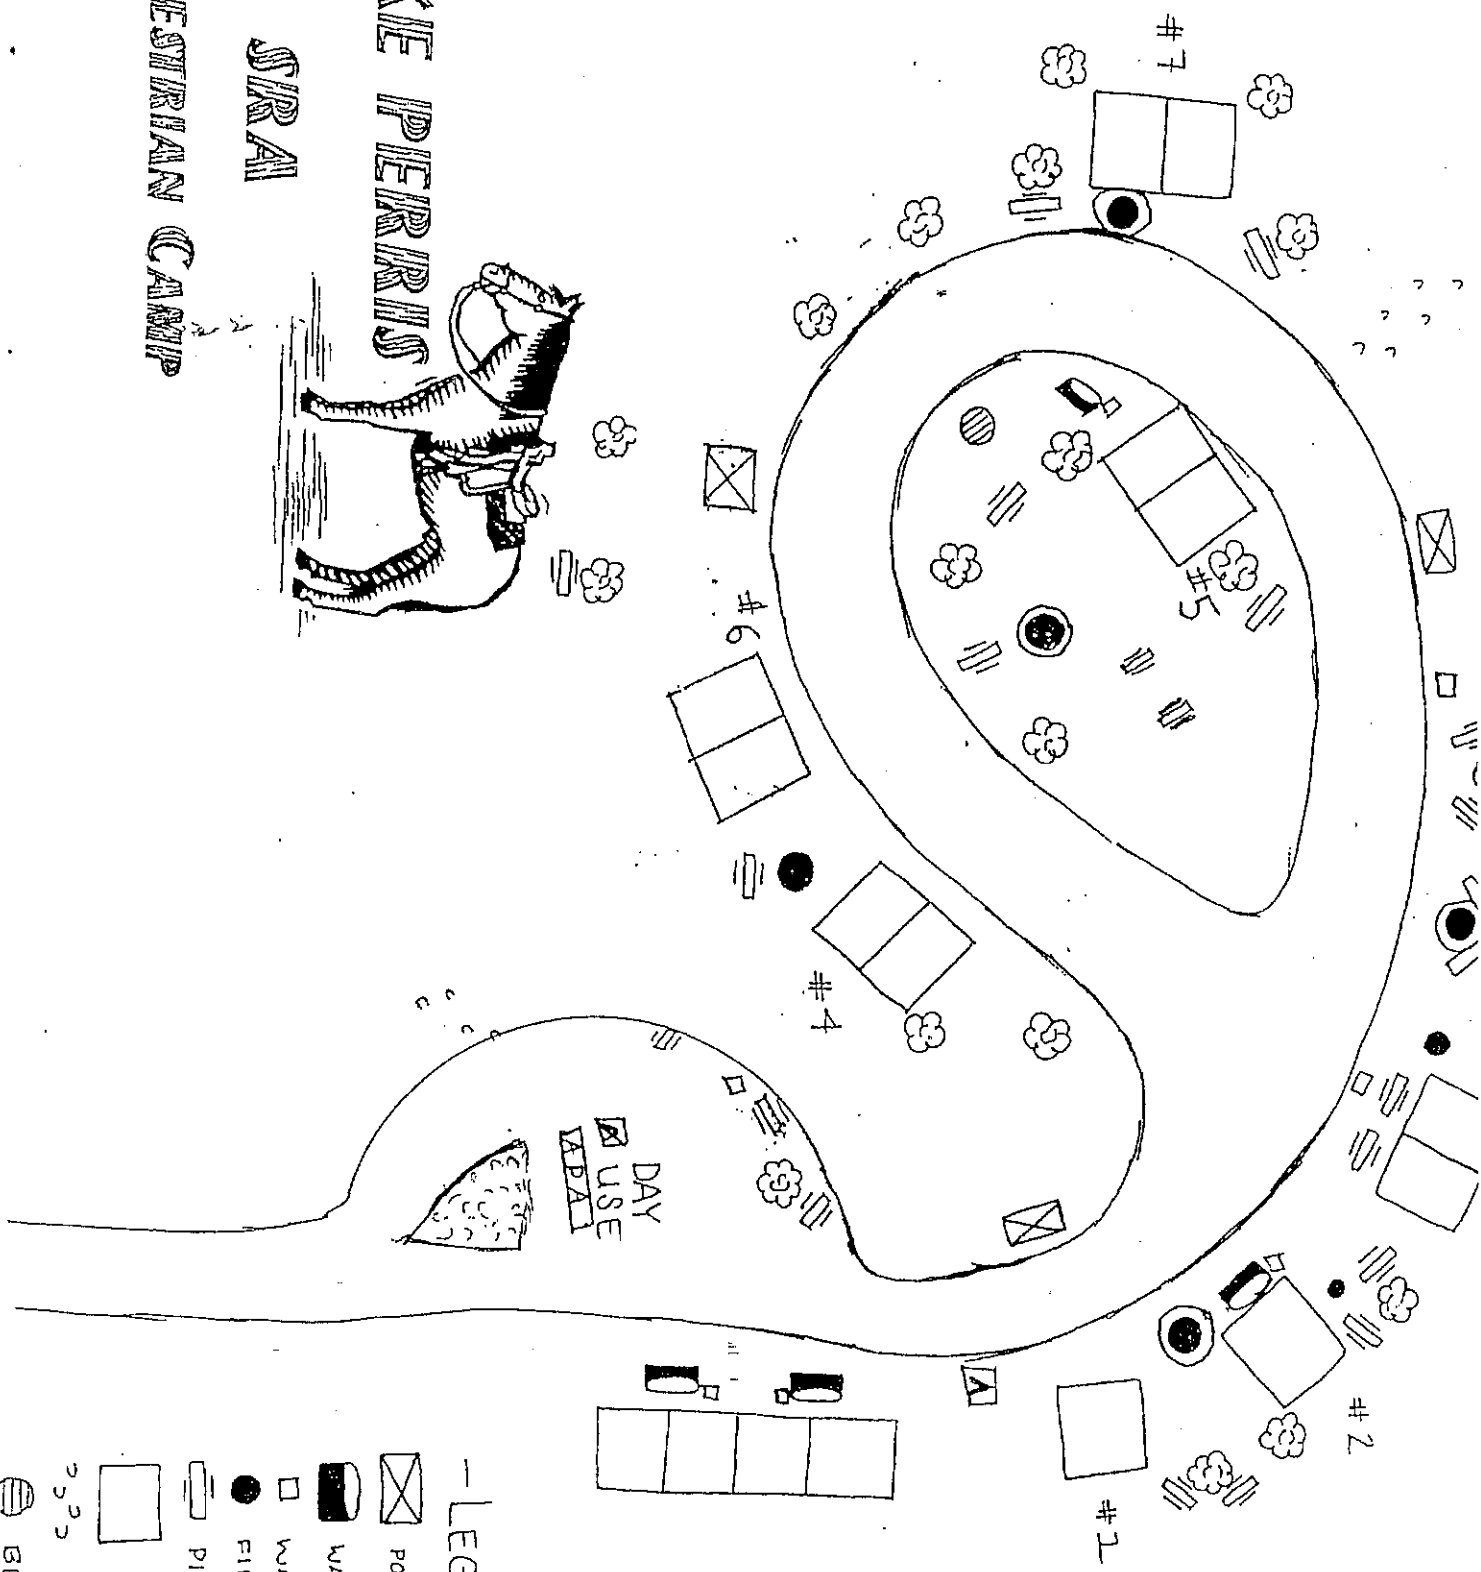

LAUKIE PERRIS
SIRAI
EQUESTRIAN CAMP

-LEGEND-

-  PORT A POT
-  WATER TROUGH
-  WATER SPICKET
-  FIRE RING
-  PICNIC TABL
-  CORRAL
-  HORSE TRAIL
-  BBQ PIT