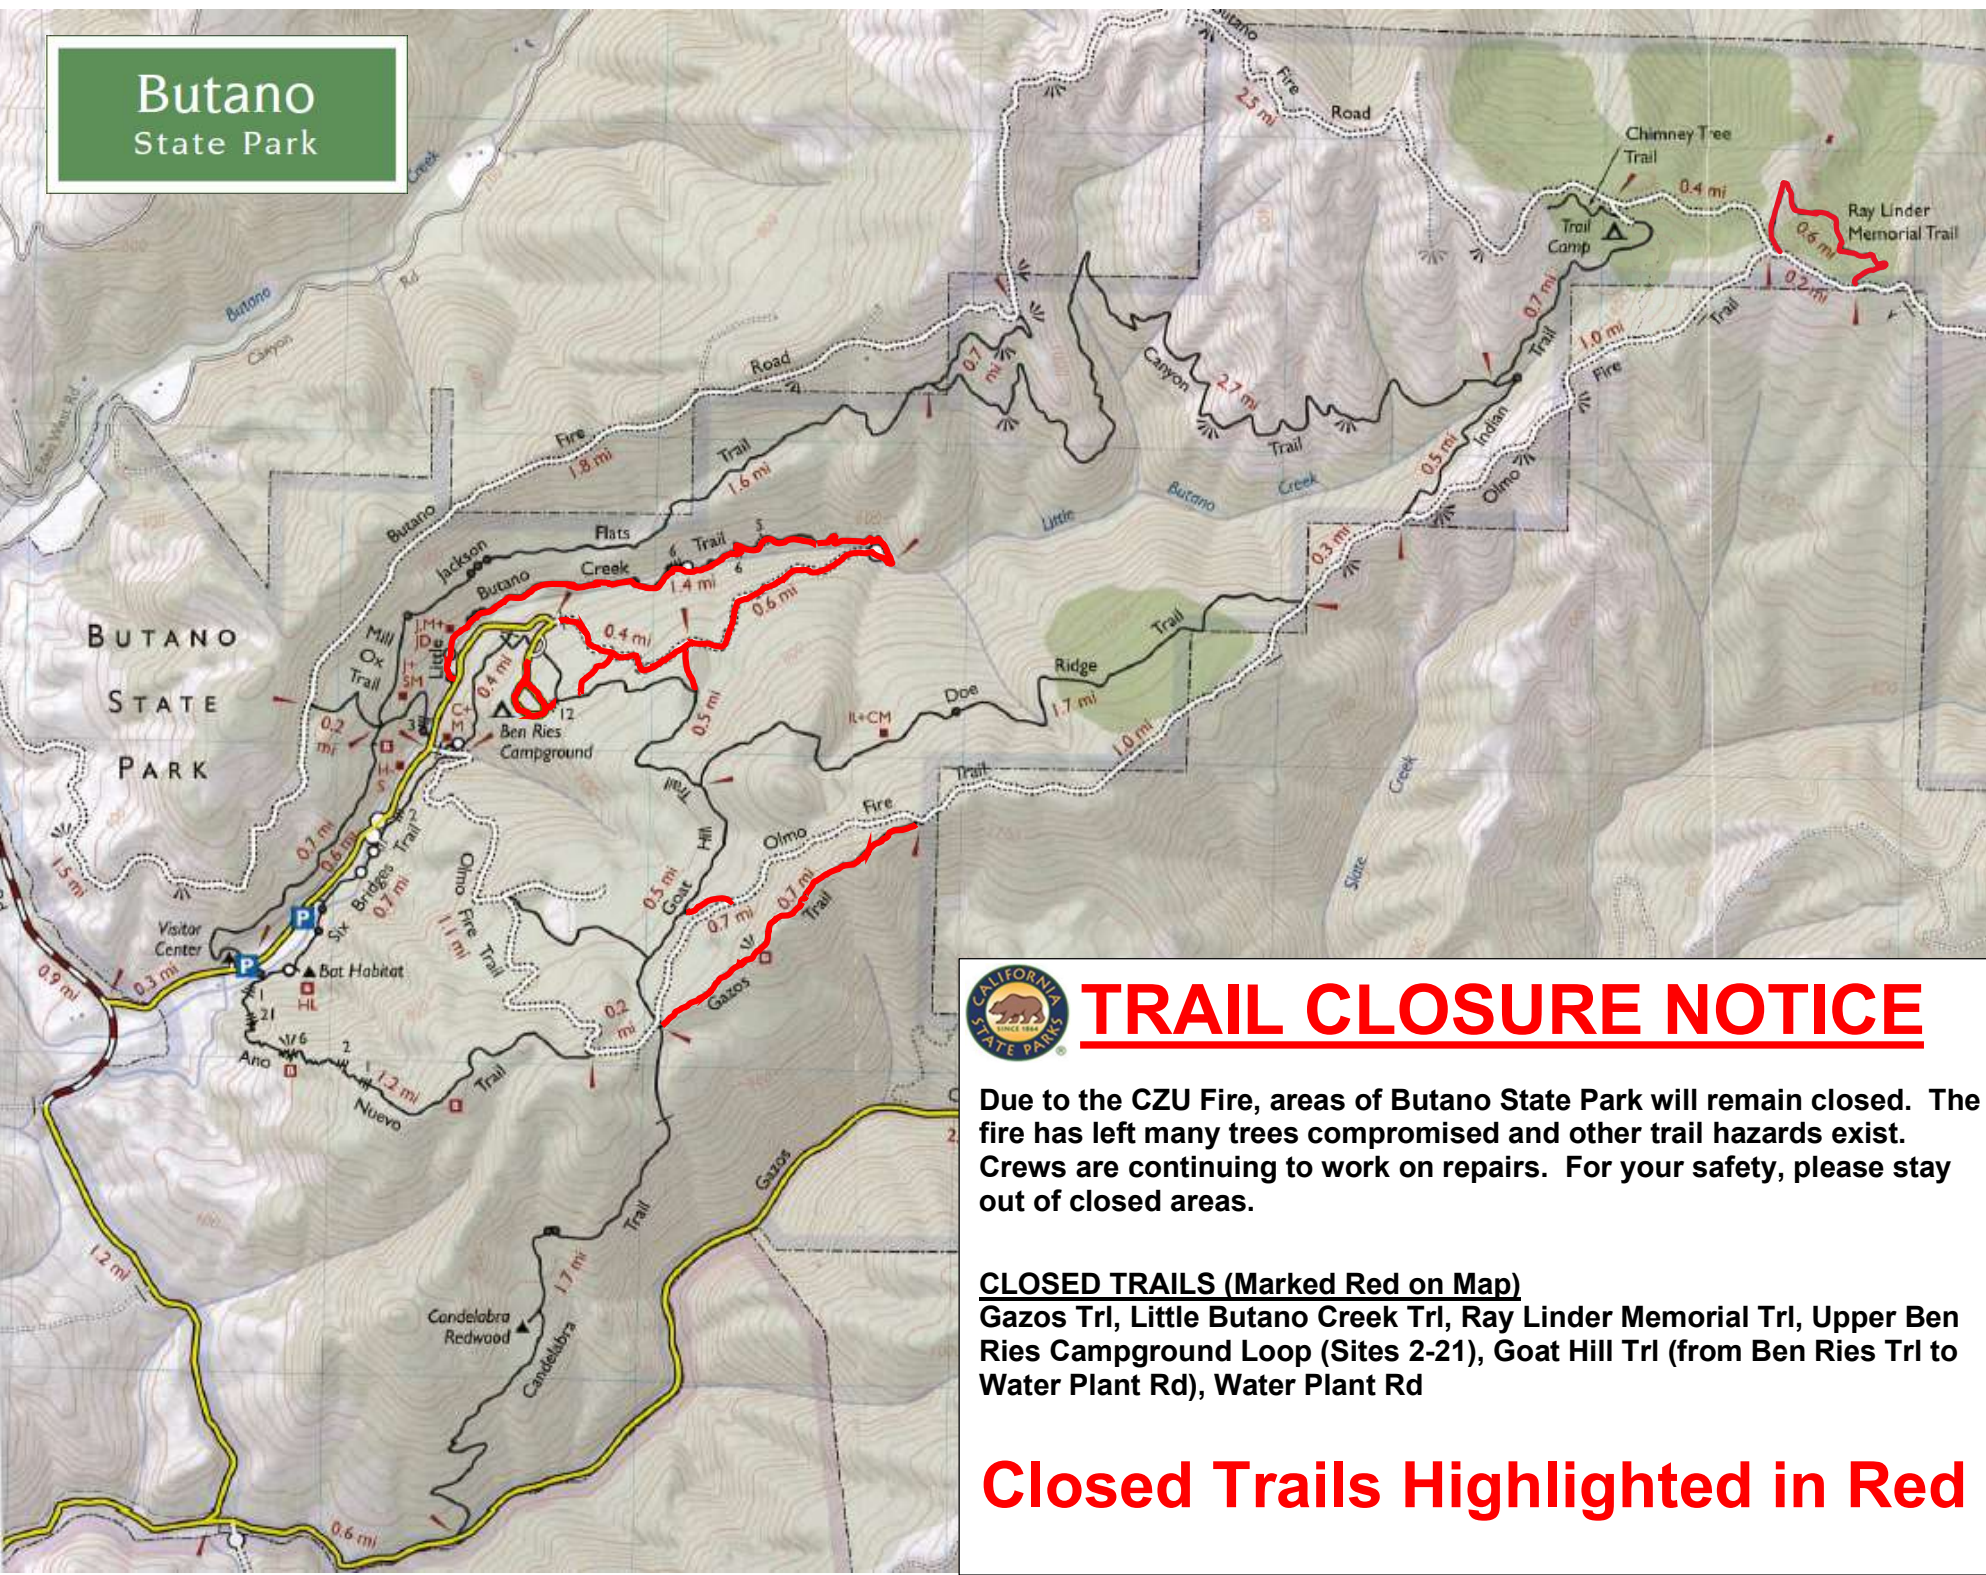

Butano State Park

TRAIL CLOSURE NOTICE

Due to the CZU Fire, areas of Butano State Park will remain closed. The fire has left many trees compromised and other trail hazards exist. Crews are continuing to work on repairs. For your safety, please stay out of closed areas.

CLOSED TRAILS (Marked Red on Map)
Gazos Trl, Little Butano Creek Trl, Ray Linder Memorial Trl, Upper Ben Ries Campground Loop (Sites 2-21), Goat Hill Trl (from Ben Ries Trl to Water Plant Rd), Water Plant Rd

Closed Trails Highlighted in Red