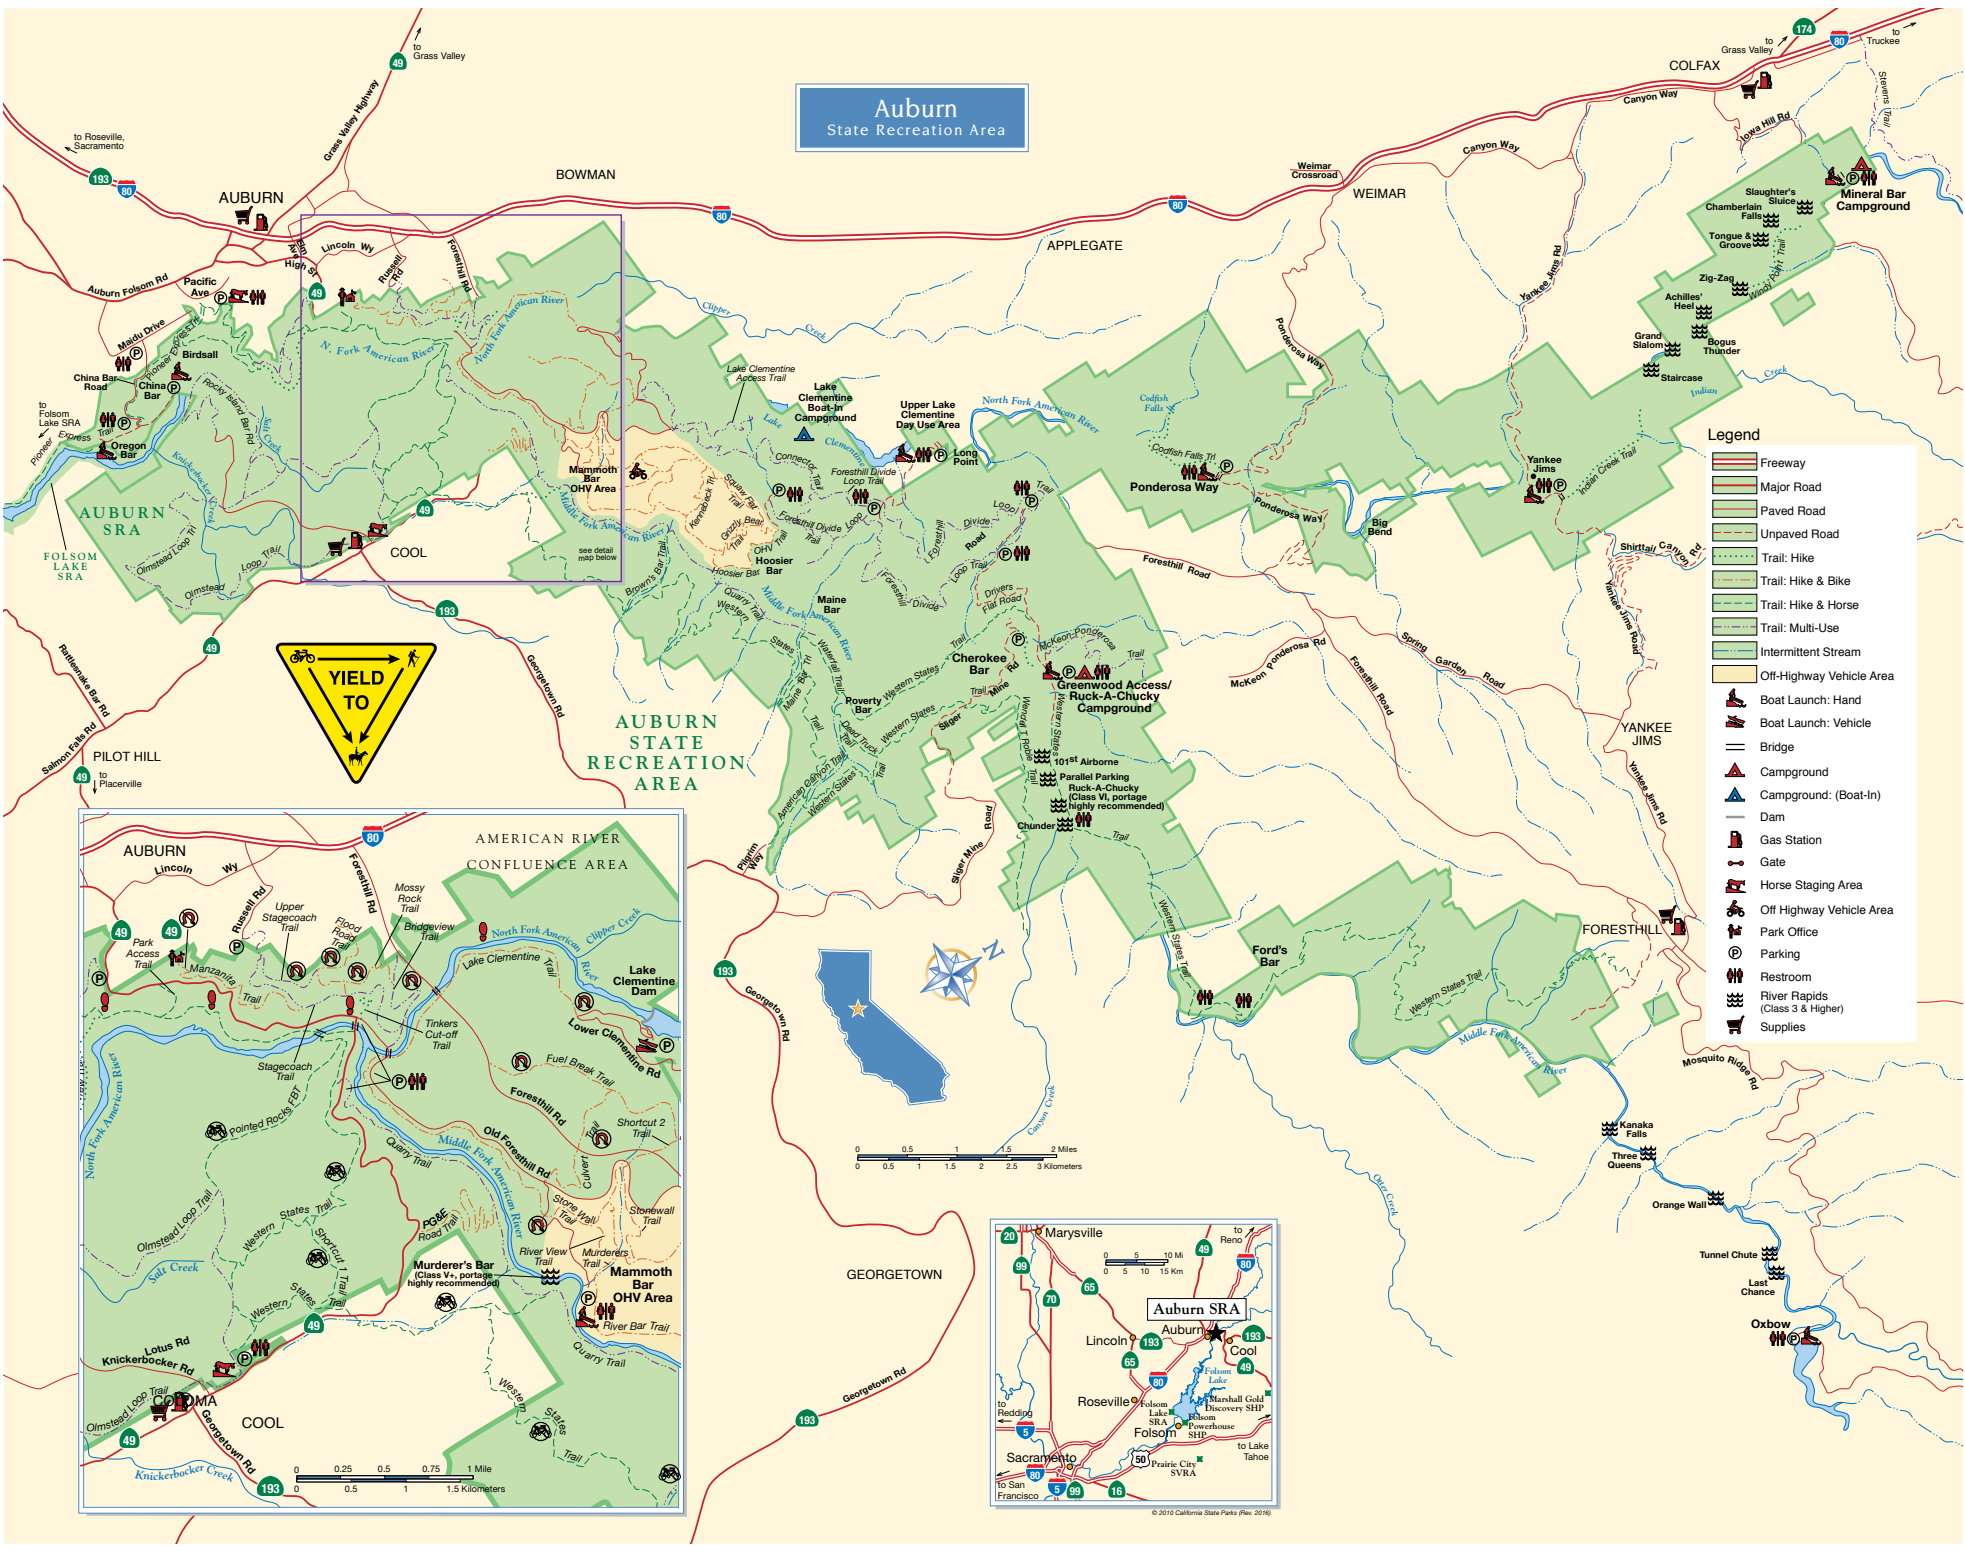

Auburn State Recreation Area

- ### Legend
- Freeway
 - Major Road
 - Paved Road
 - Unpaved Road
 - Trail: Hike
 - Trail: Hike & Bike
 - Trail: Hike & Horse
 - Trail: Multi-Use
 - Intermittent Stream
 - Off-Highway Vehicle Area
 - Boat Launch: Hand
 - Boat Launch: Vehicle
 - Bridge
 - Campground
 - Campground: (Boat-In)
 - Gas Station
 - Gate
 - Horse Staging Area
 - Off Highway Vehicle Area
 - Park Office
 - Parking
 - Restroom
 - River Rapids (Class 3 & Higher)
 - Supplies

© 2010 California State Parks (Rev. 2016)