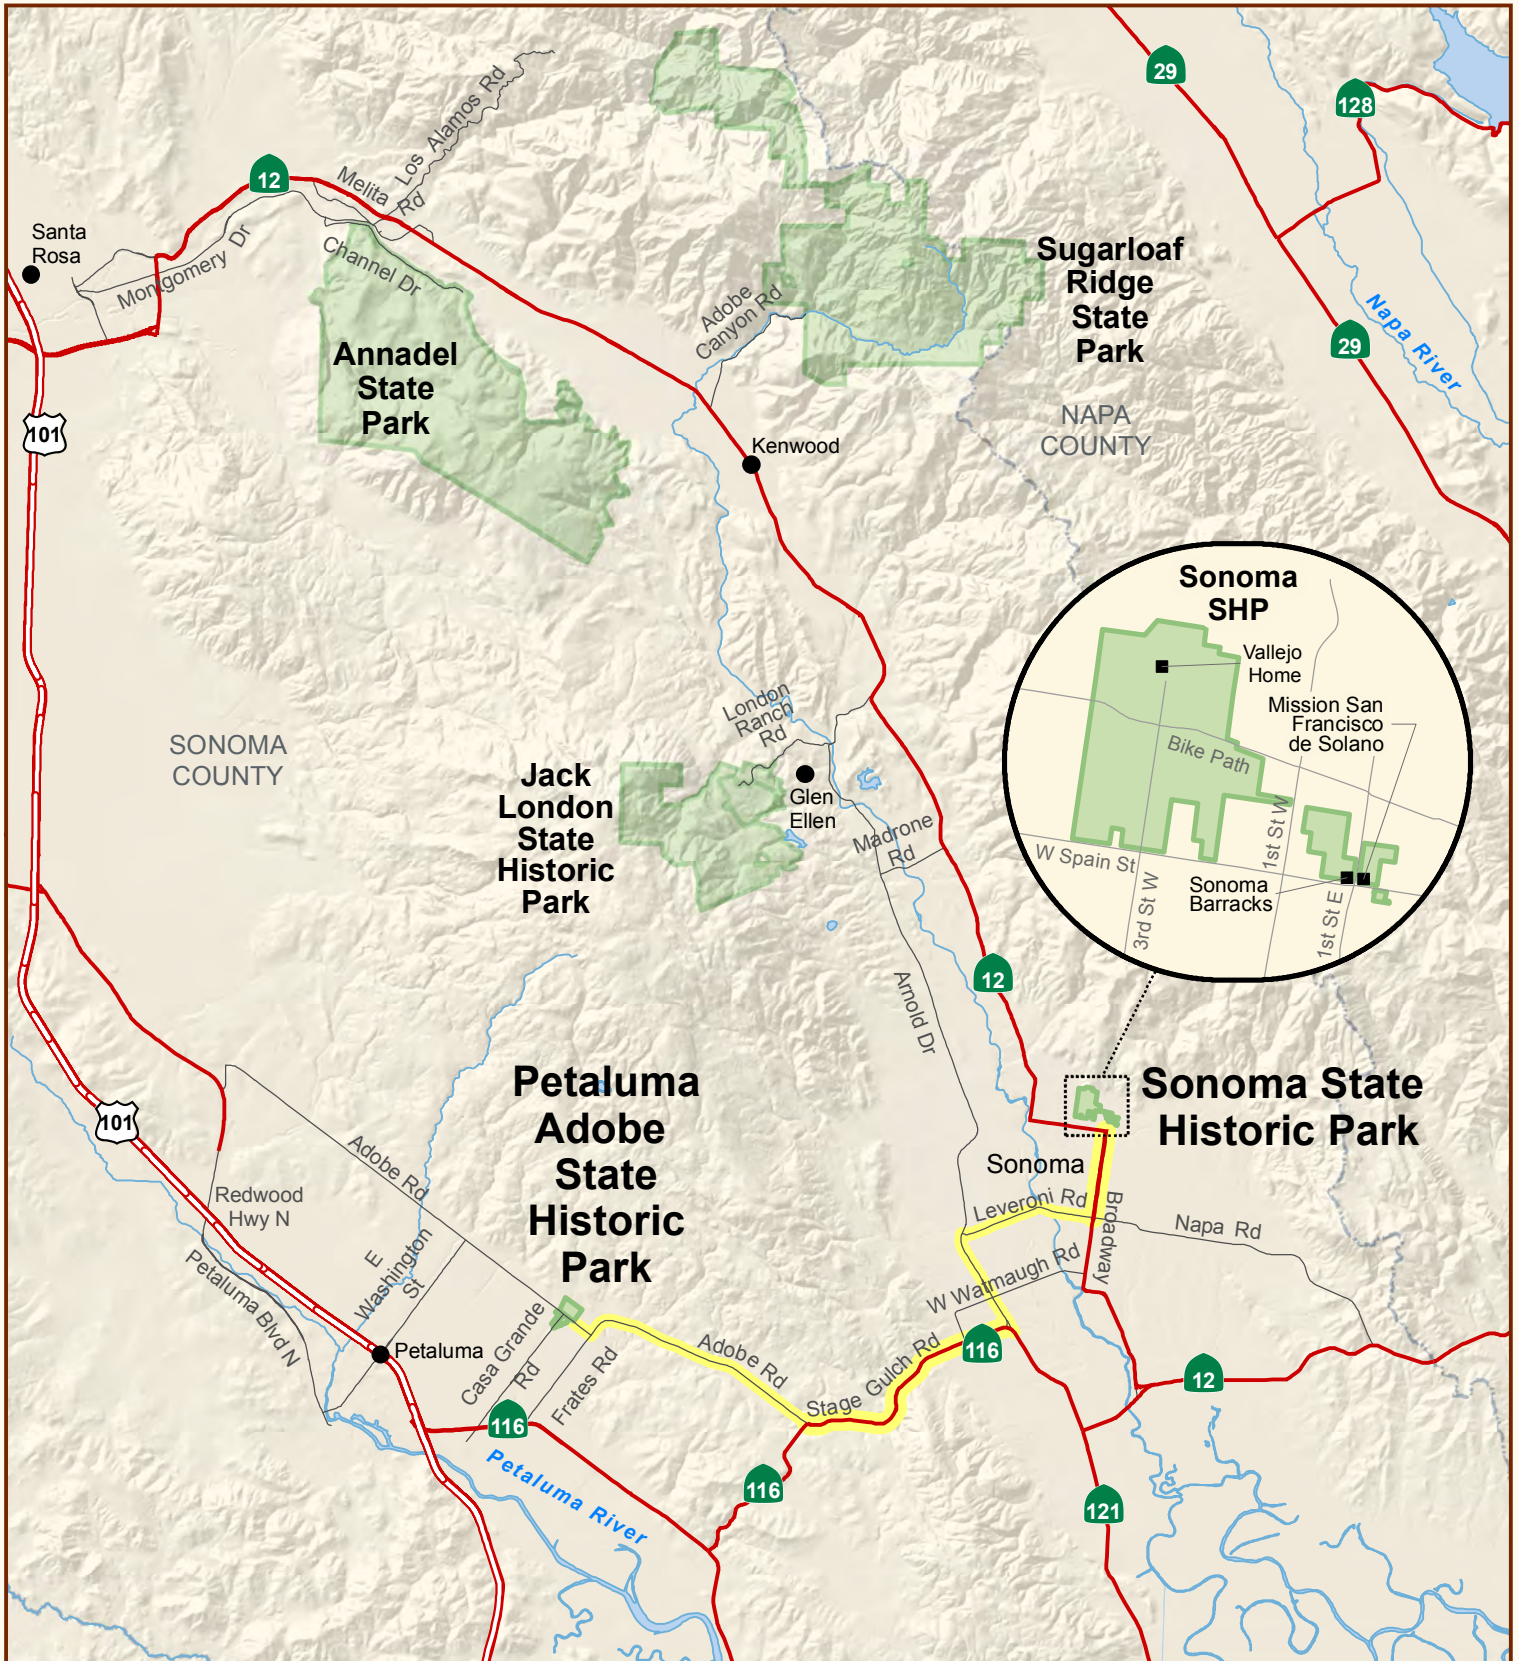

STATE PARKS of the SONOMA AREA

Route between Sonoma SHP and Petaluma SHP