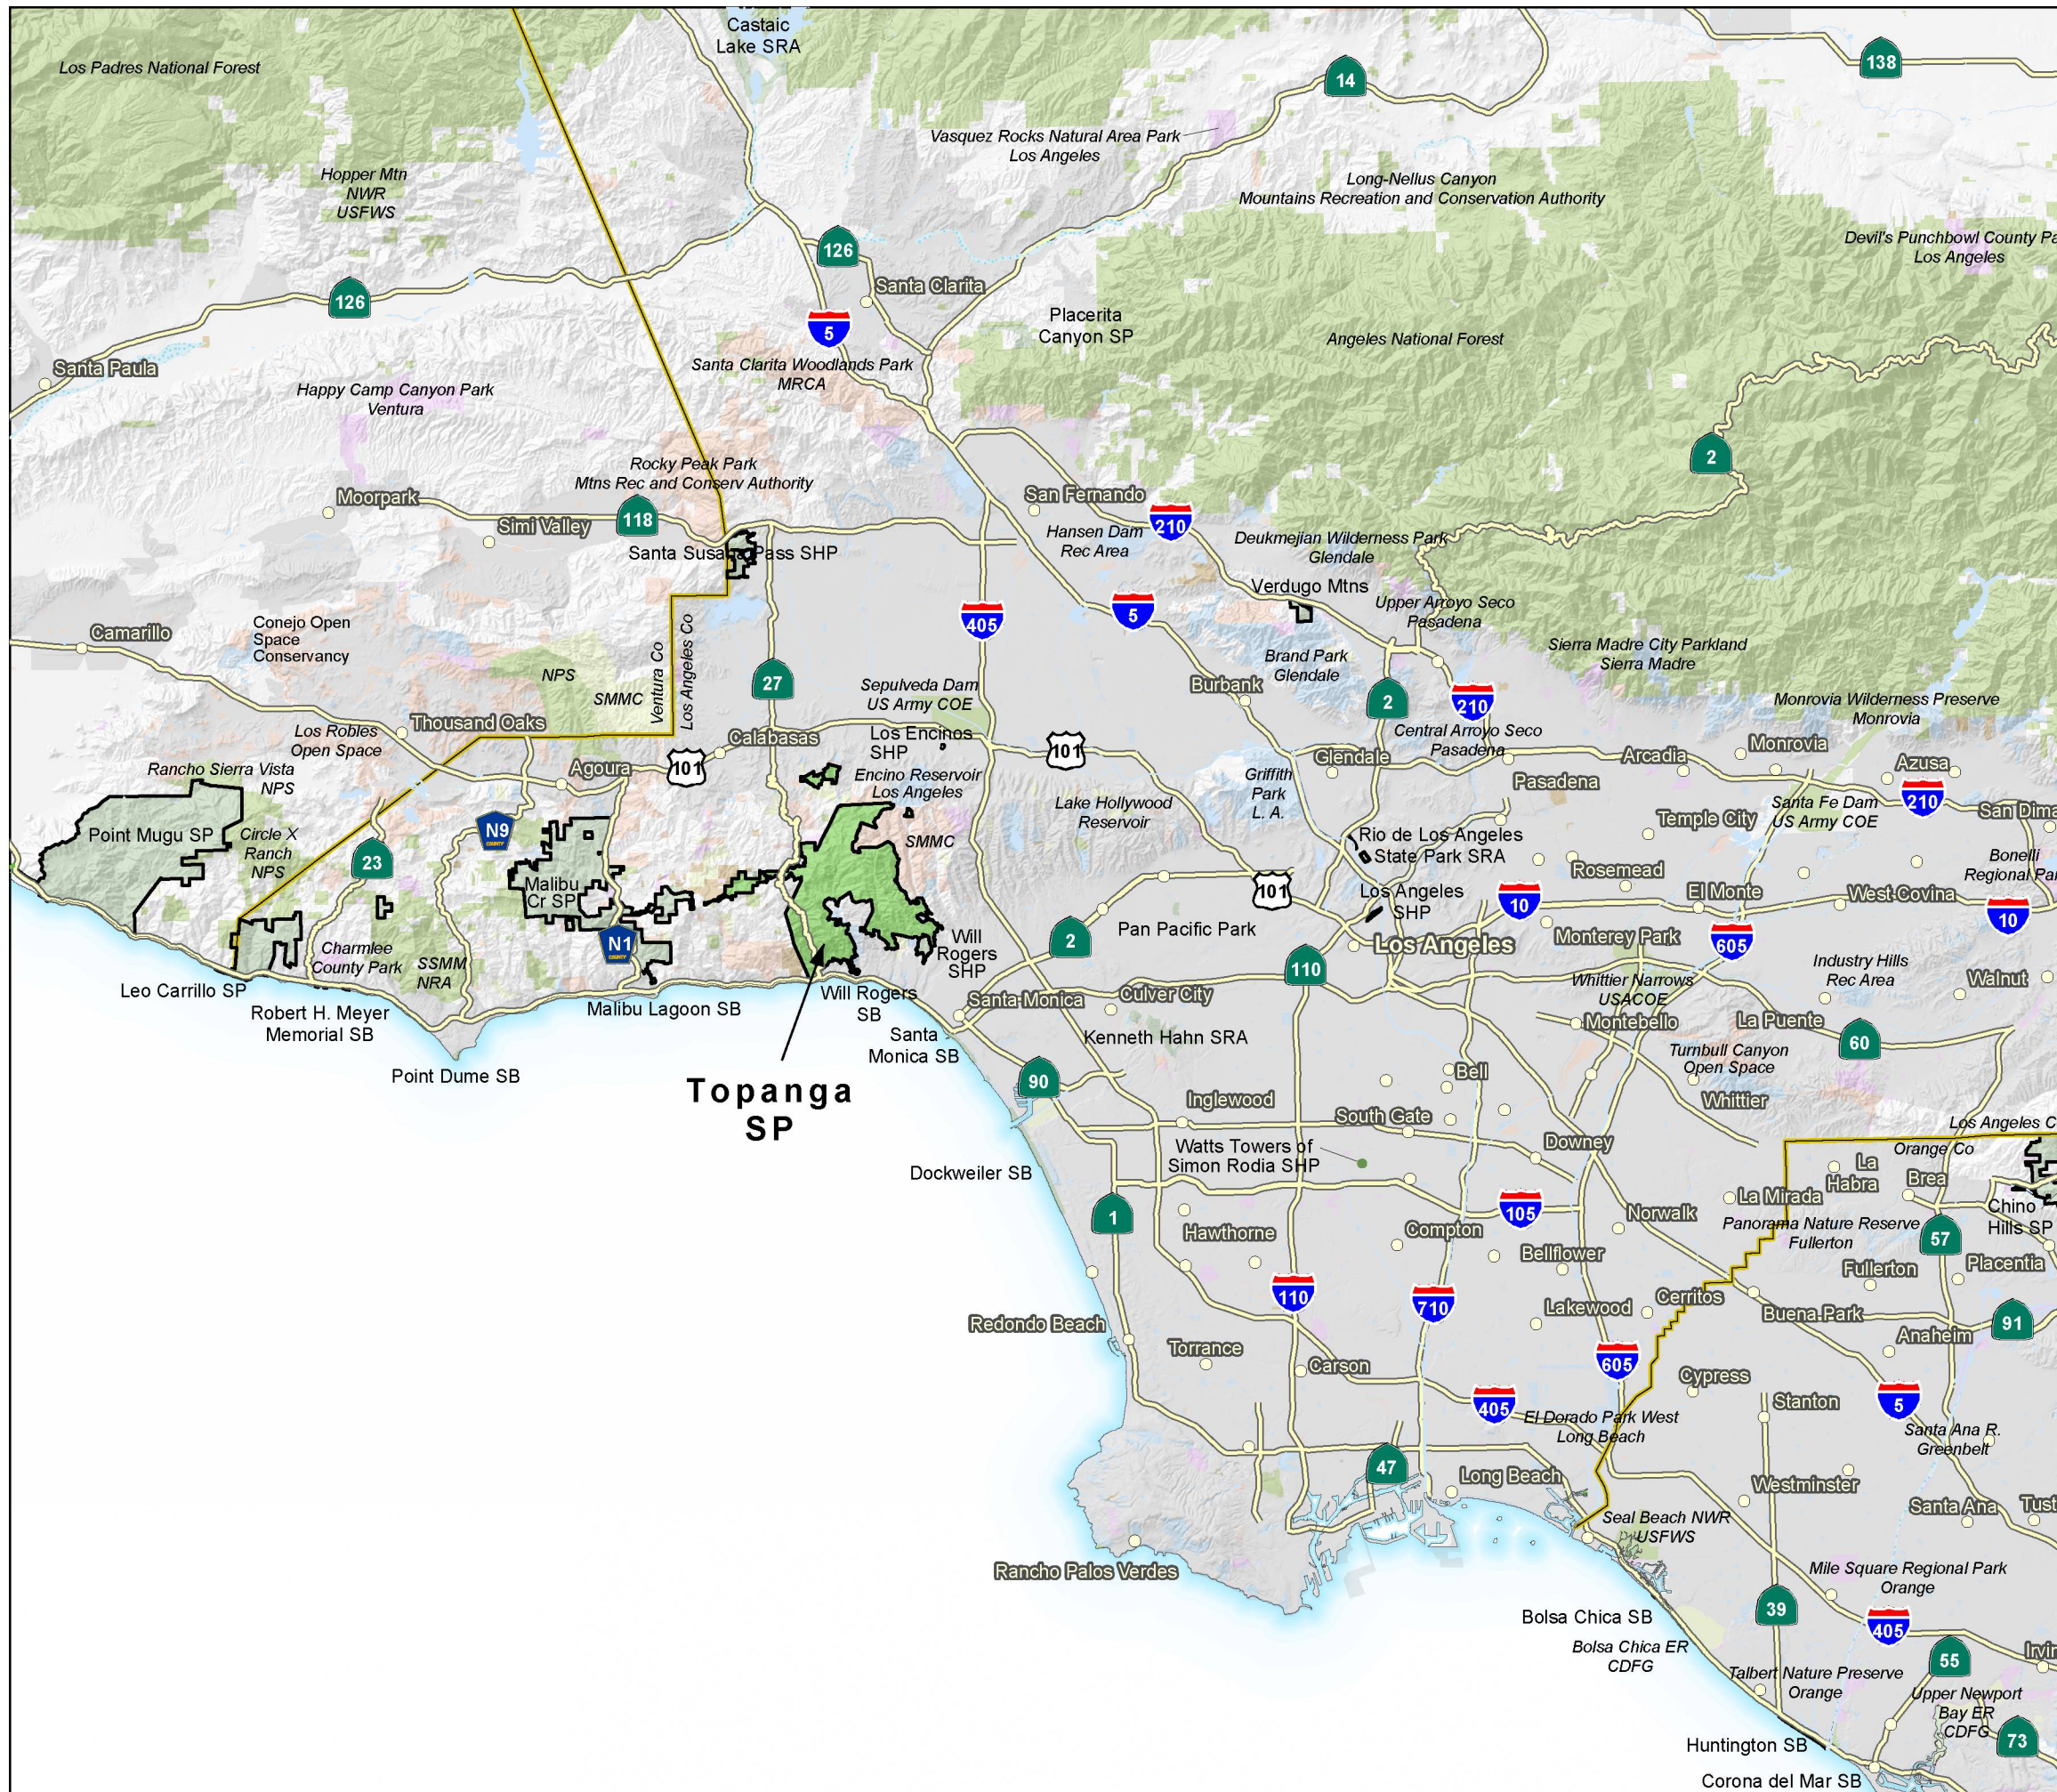

TOPANGA STATE PARK Preliminary General Plan REGION MAP

Figure 1

LEGEND

- Topanga State Park
- Other State Parks
- Federal
- Other State Lands
- County & Regional
- City
- Utility Dist, Rec Dist
- Land Trusts, NGOs
- Counties
- Major Rds
- Local Roads
- State Park Road
- Place Names
- Urban Areas

Regional Setting, showing State Parks

NOTES:

Parcel boundaries are approximate and should not be considered legal descriptions. Maps are intended for study purposes only.

GENERAL
PLAN
SECTION

Date 4/30/08
Sources:
Calif. Dept. of Parks &
Recreation
GreenInfo- Public Lands