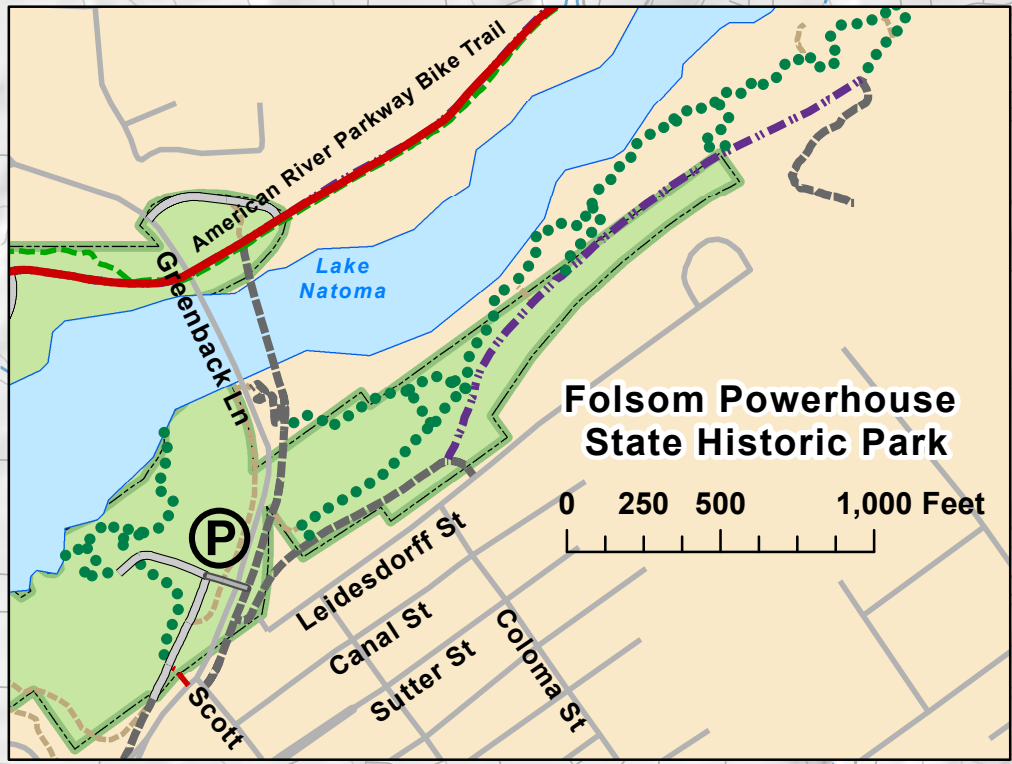

# Folsom Lake State Recreation Area

## Trail Map Lake Natoma

0 0.25 0.5 1 Miles

1:20,000

1 inch = 1,667 feet

Legend	
	State Park Rd, Hike
	State Park Rd, Hike and Horse
	State Park Rd, Hike, Bike and Horse
	State Park Rd, None or not determined
	State Park Rd, No vehicles, Hike and Horse
	State Park Trl, Hike
	State Park Trl, Hike and Horse
	State Park Trl, Hike and Bike
	State Park Trl, Hike, Bike and Horse
	Undesignated Non-system Routes
	Paved Park Trails
	Paved Park Roads
	FLSRA Park Boundary
	Properties not Operated as CSP Units
	Adjacent State Parks
	Lake/Pond; Reservoir