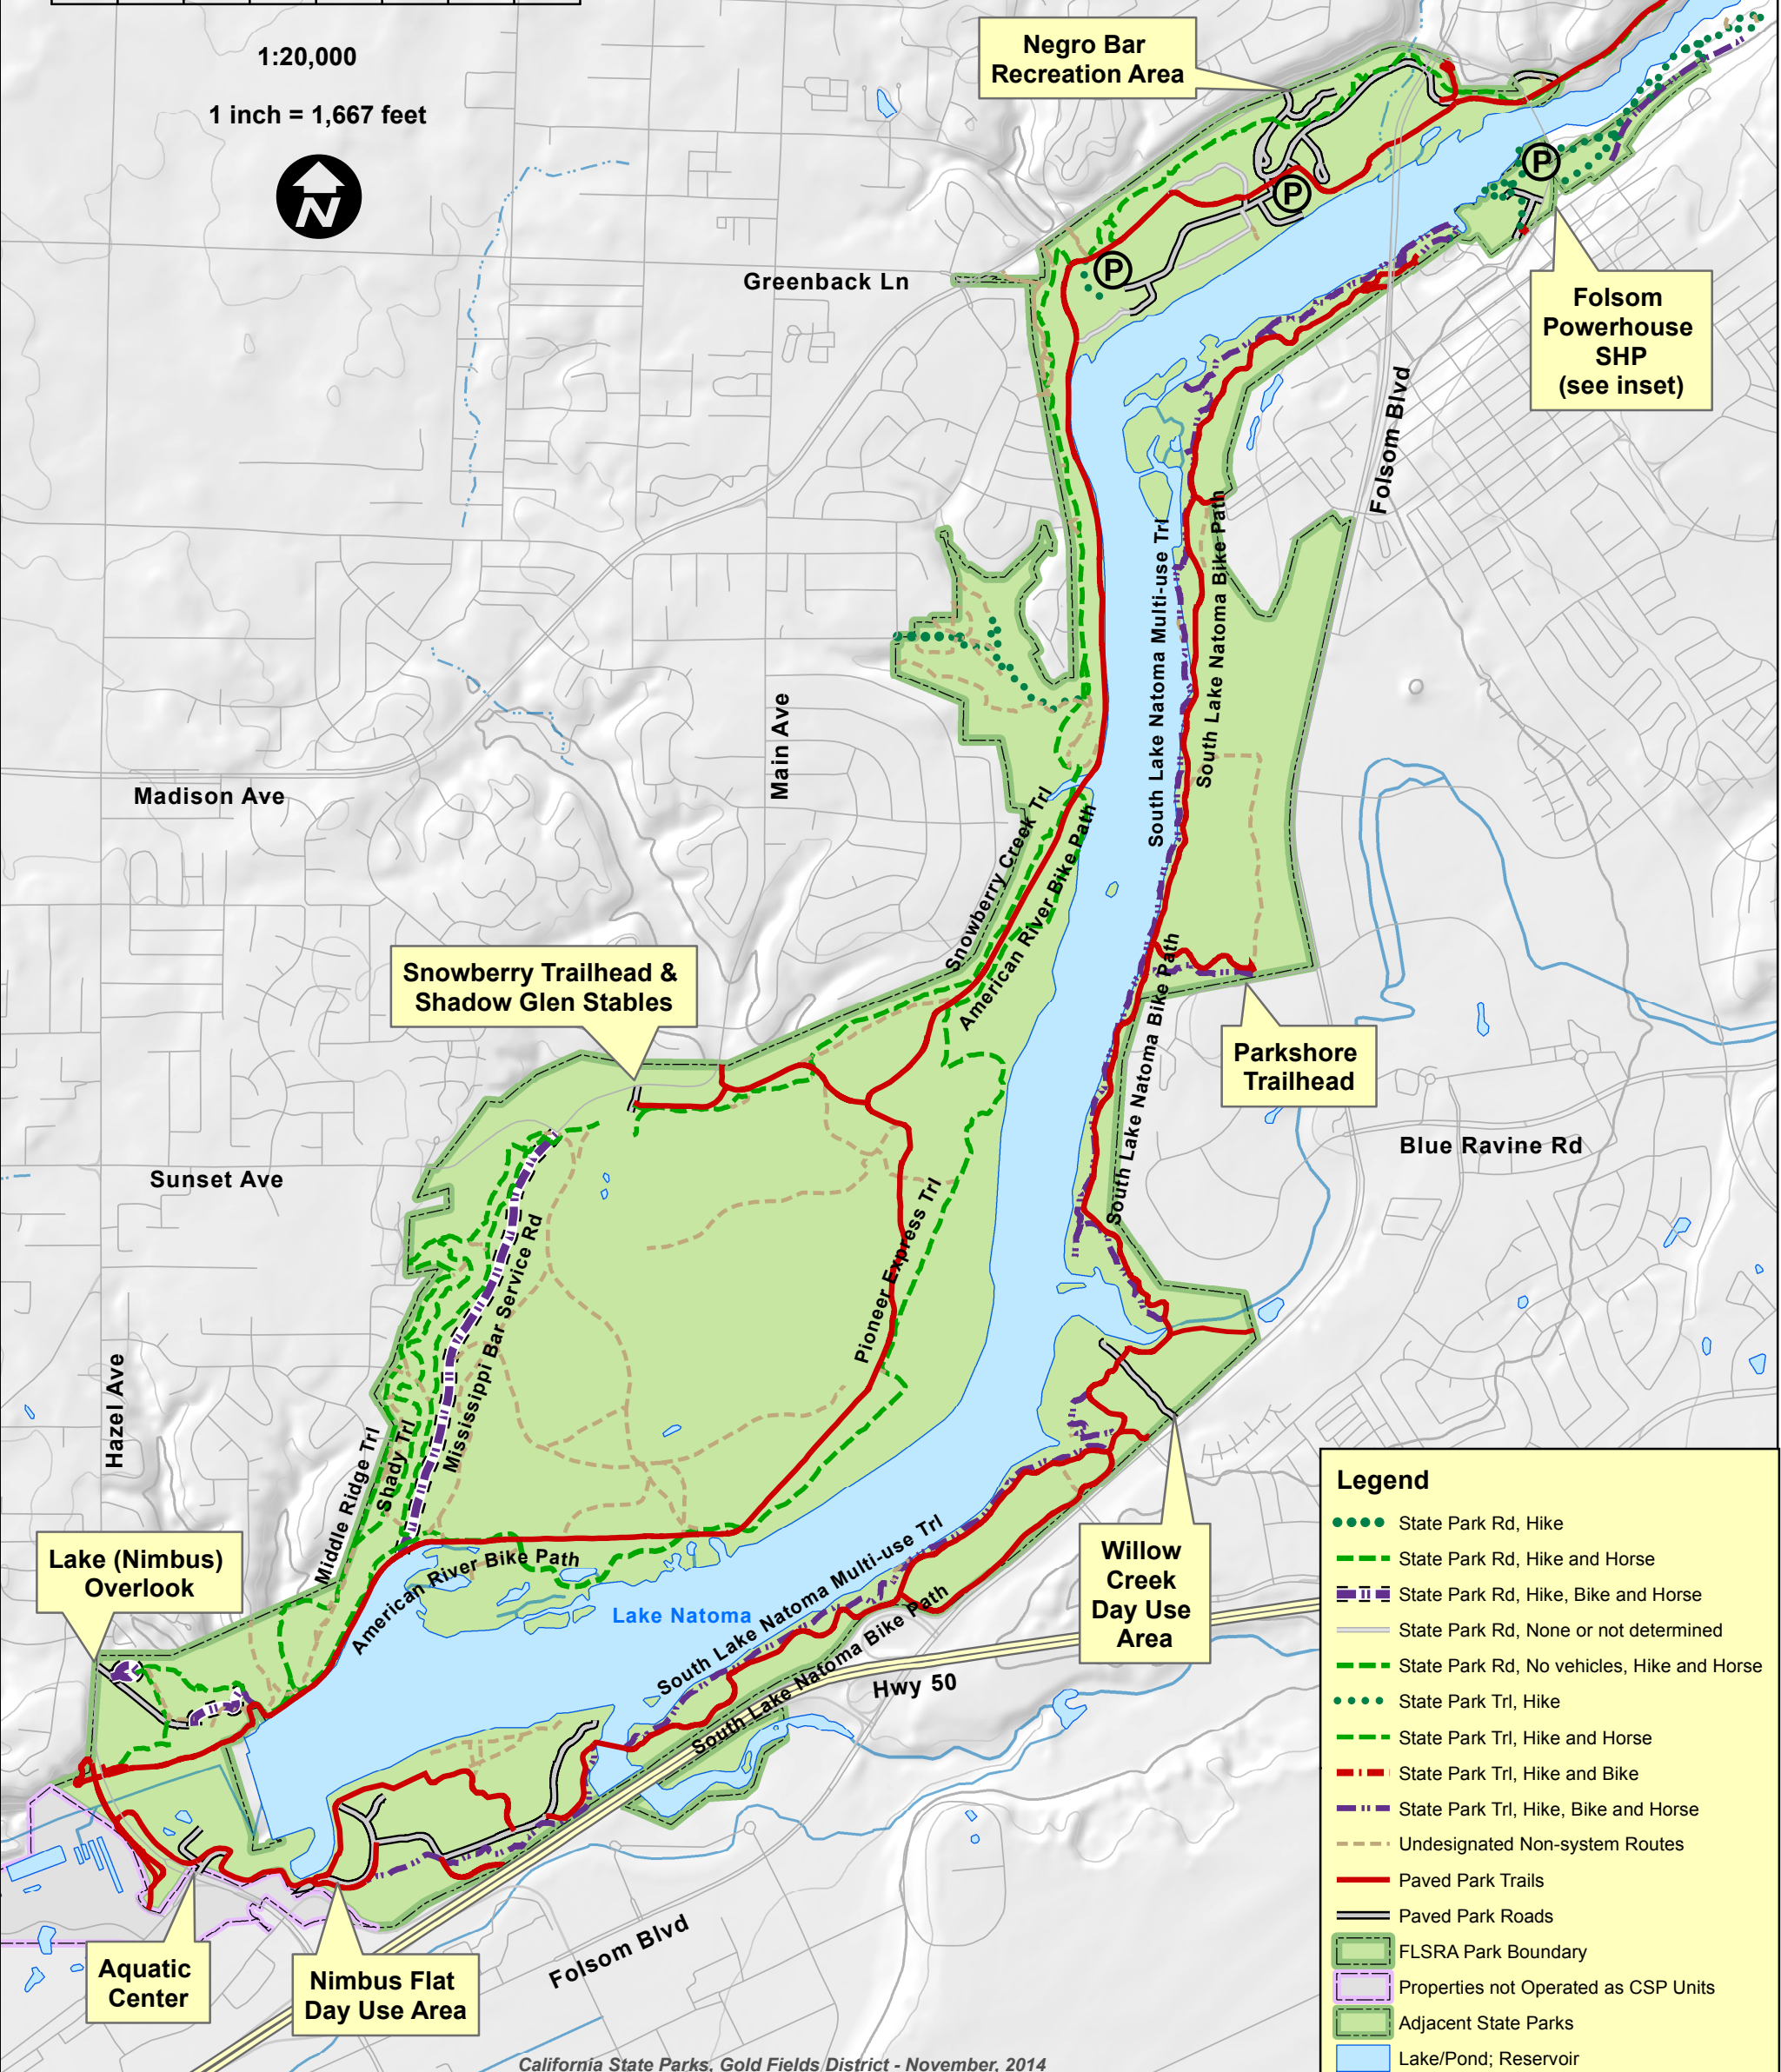

# Folsom Lake State Recreation Area

## Trail Map Lake Natoma

0 0.25 0.5 1 Miles

1:20,000

1 inch = 1,667 feet

Legend	
	State Park Rd, Hike
	State Park Rd, Hike and Horse
	State Park Rd, Hike, Bike and Horse
	State Park Rd, None or not determined
	State Park Rd, No vehicles, Hike and Horse
	State Park Trl, Hike
	State Park Trl, Hike and Horse
	State Park Trl, Hike and Bike
	State Park Trl, Hike, Bike and Horse
	Undesignated Non-system Routes
	Paved Park Trails
	Paved Park Roads
	FLSRA Park Boundary
	Properties not Operated as CSP Units
	Adjacent State Parks
	Lake/Pond; Reservoir