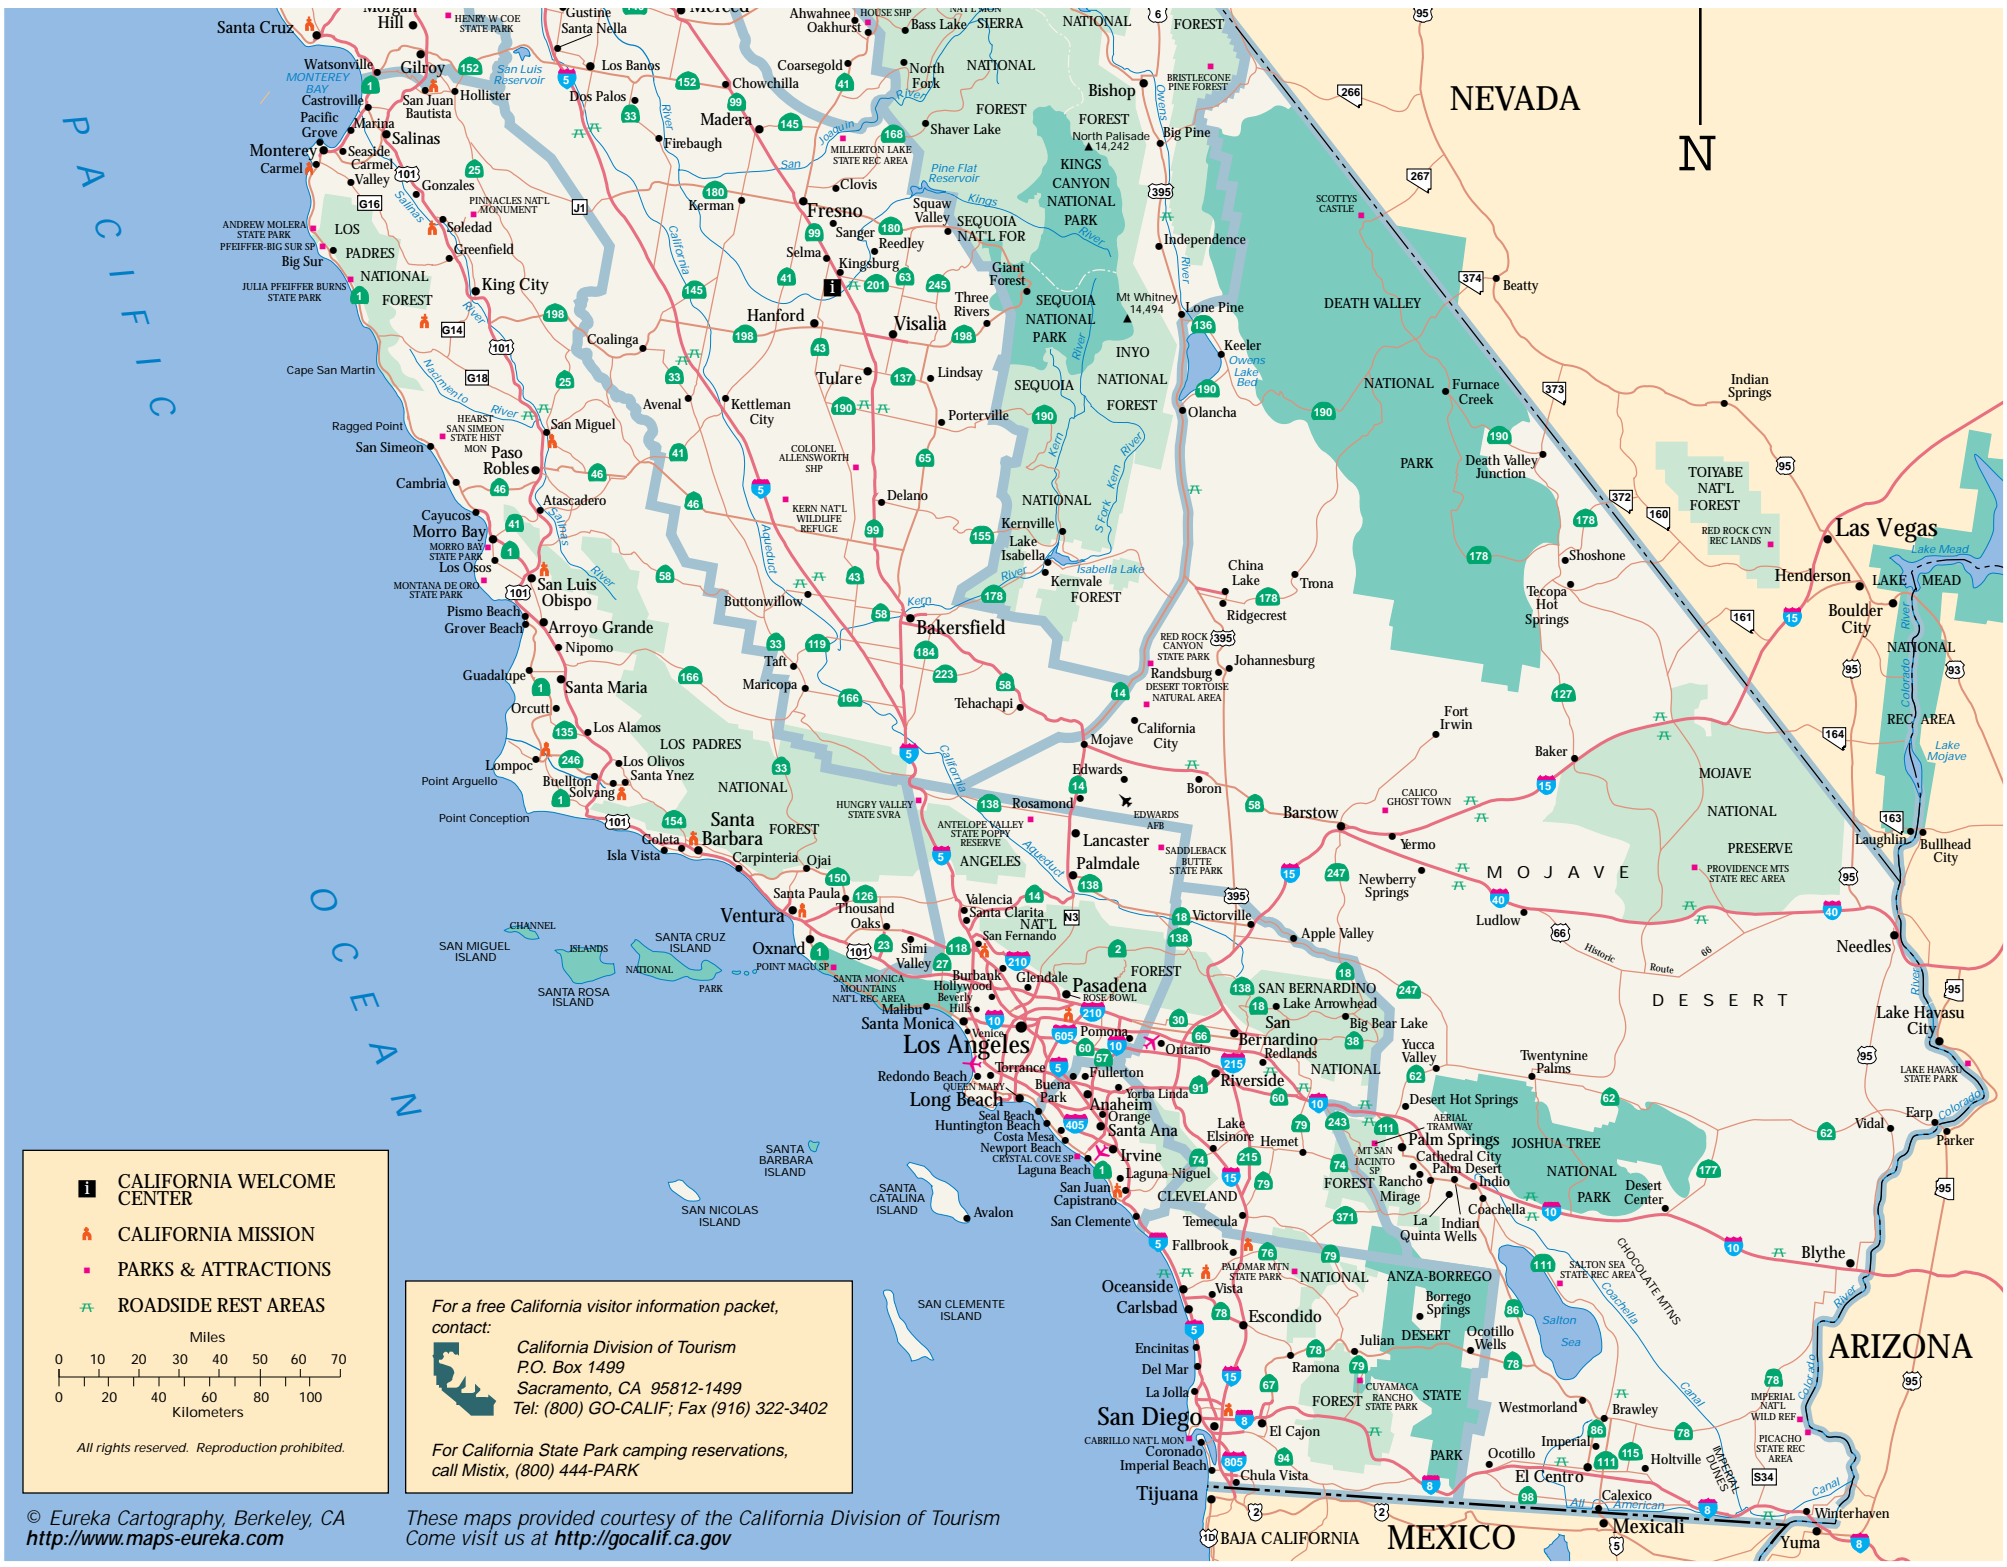

OREGON

NEVADA

San Francisco

Oakland

San Jose

Stockton

Modesto

Yosemite National Park

Mariposa

Mariposa

Mariposa

Mariposa

I CALIFORNIA WELCOME CENTER

M CALIFORNIA MISSION

PA PARKS & ATTRACTIONS

RA ROADSIDE REST AREAS

Miles
0 10 20 30 40 50 60 70

Kilometers
0 20 40 60 80 100

All rights reserved. Reproduction prohibited.

For a free California visitor information packet, contact:

California Division of Tourism
P.O. Box 1499
Sacramento, CA 95812-1499
Tel: (800) GO-CALIF; Fax (916) 322-3402