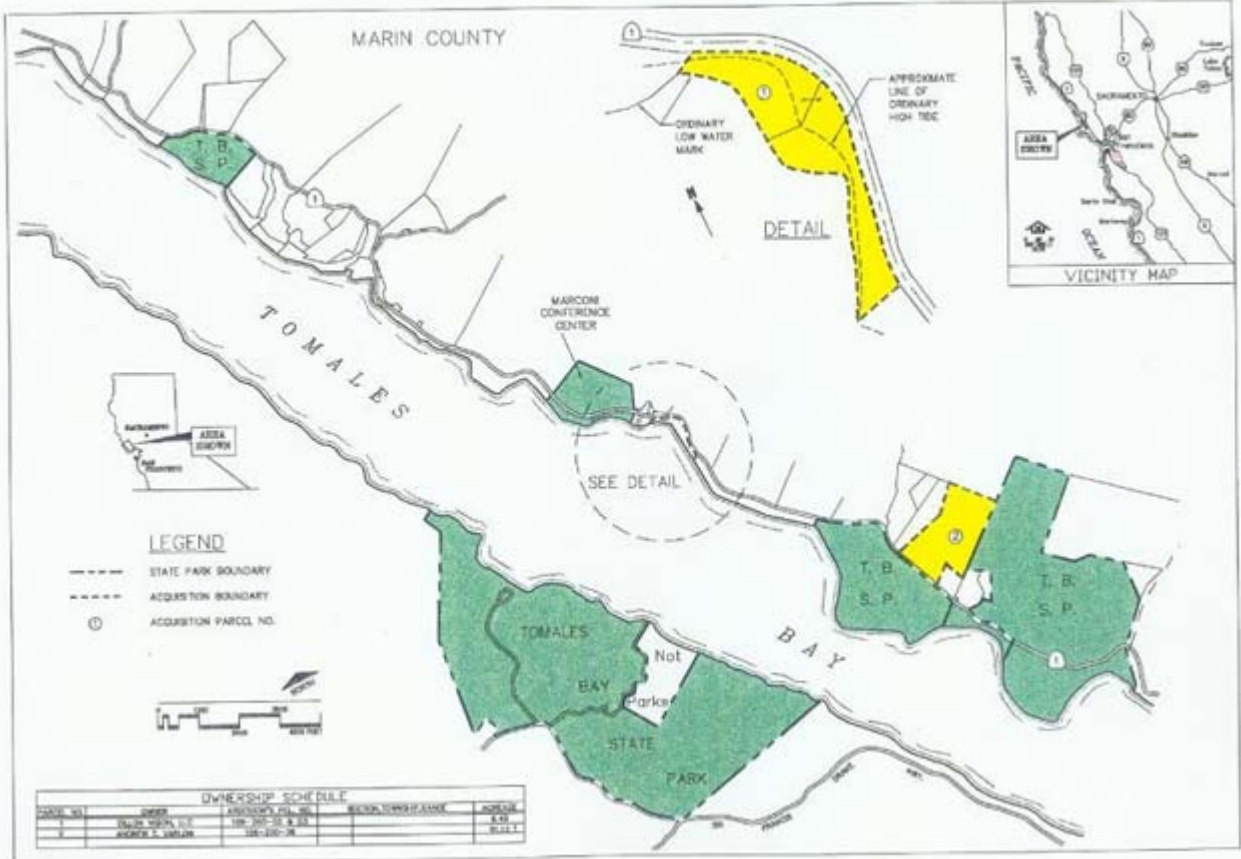

TOMALES BAY STATE PARK ADDITIONS

LEGEND

- STATE PARK BOUNDARY
- - - ACQUISITION BOUNDARY
- ⓪ ACQUISITION PARCEL NO.

OWNERSHIP SCHEDULE				
PARCEL NO.	OWNER	ACQUISITION FILE NO.	SECTION, TOWNSHIP, RANGE	ACRES
1	BLAKE NORTH CO.	100-200-20 & 21		8.10
2	ANDREW S. JARMAN	100-200-20		10.11