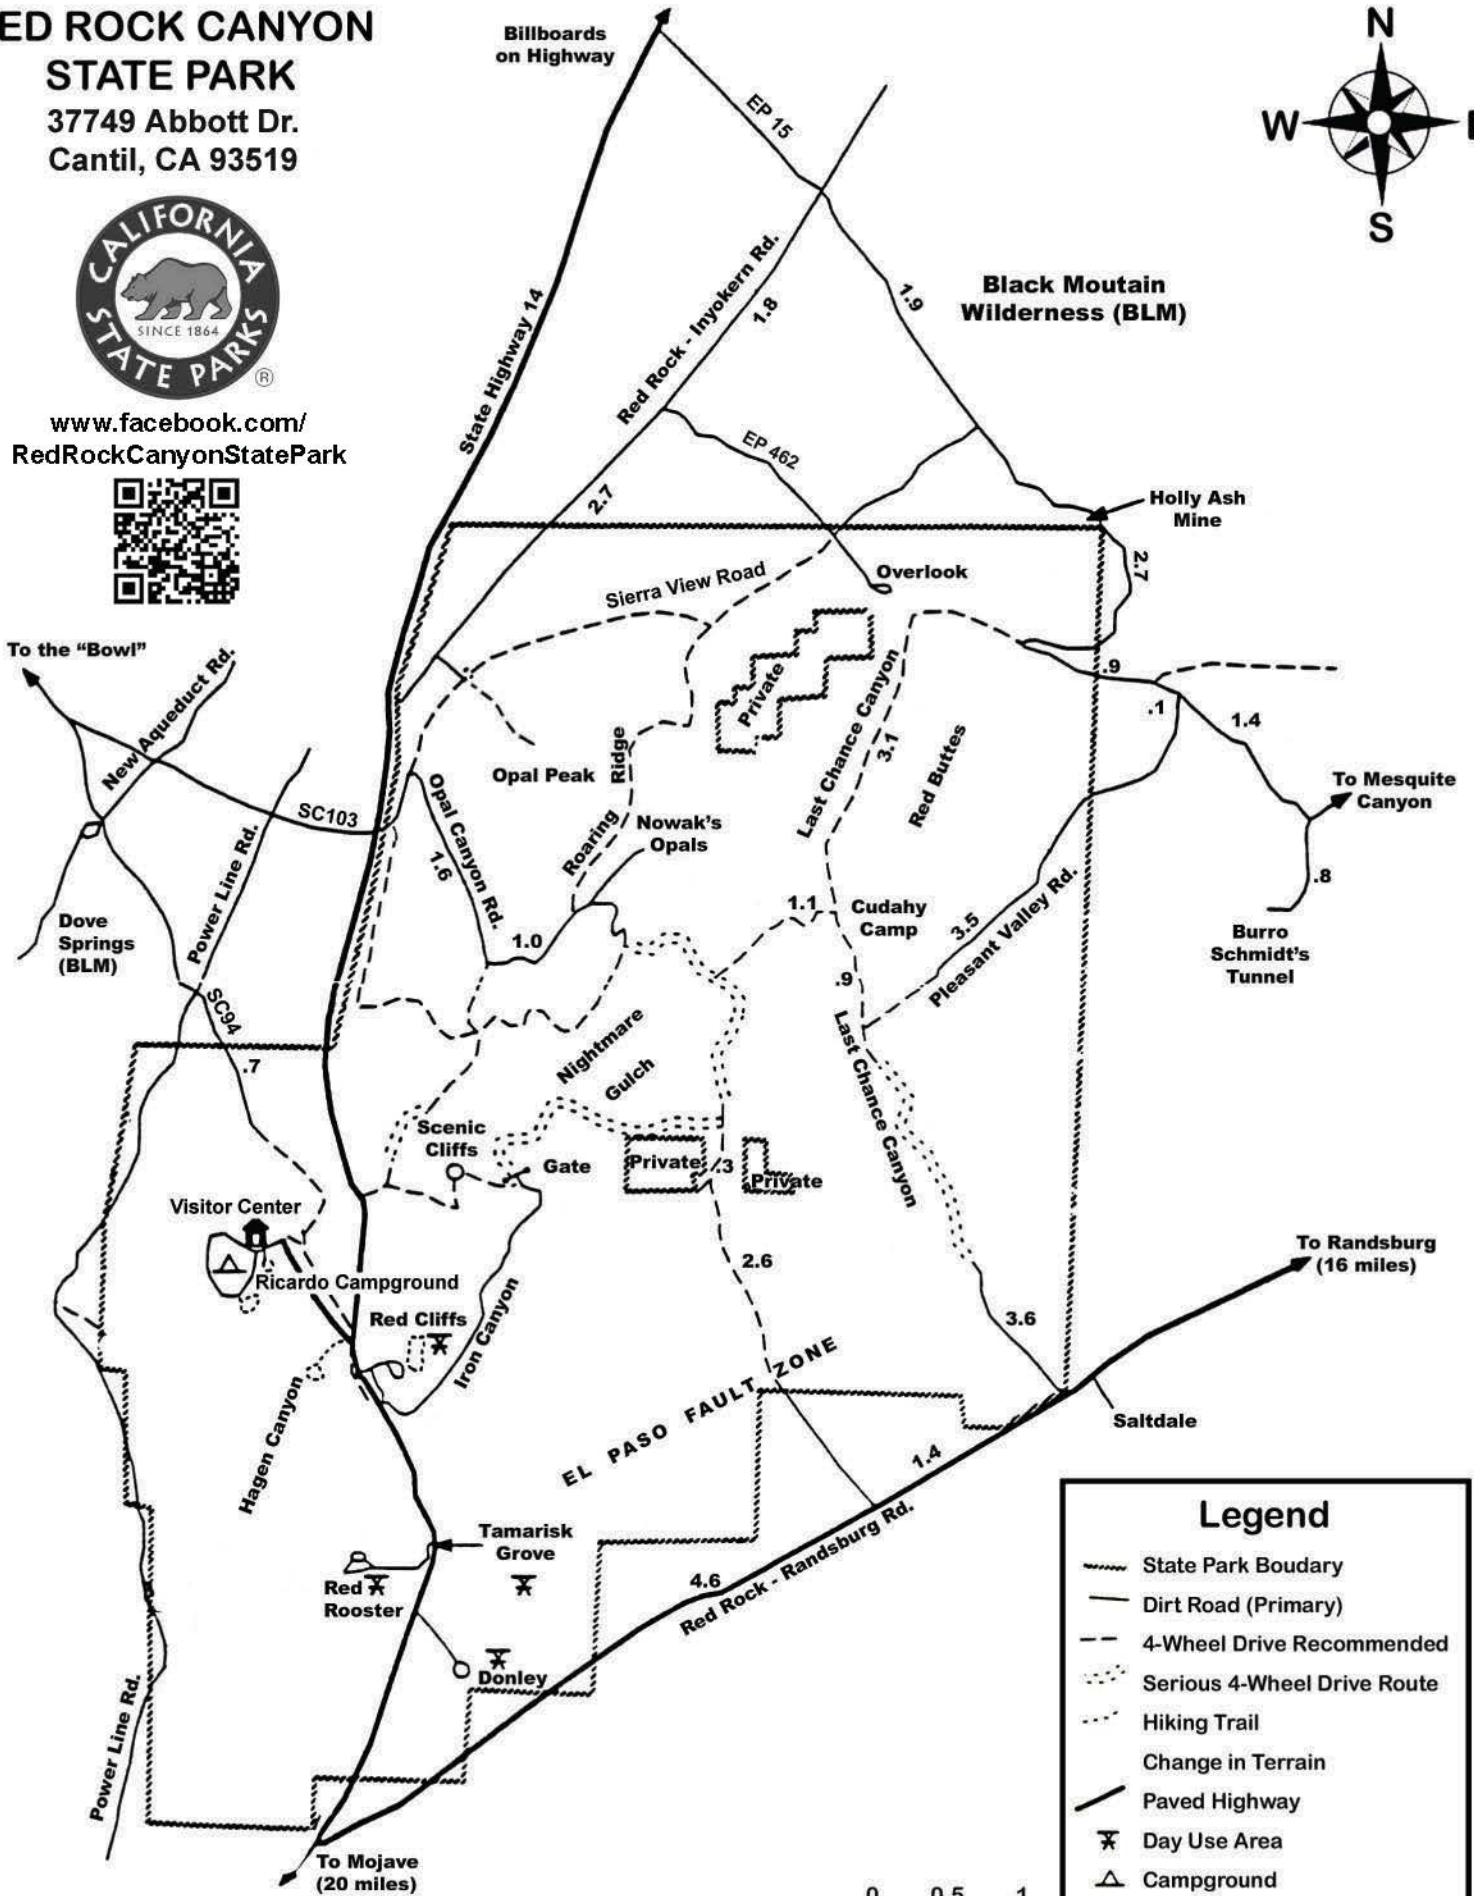

# RED ROCK CANYON

## STATE PARK

37749 Abbott Dr.  
Cantil, CA 93519

www.facebook.com/  
RedRockCanyonStatePark

### Legend

- State Park Boundary
- Dirt Road (Primary)
- 4-Wheel Drive Recommended
- Serious 4-Wheel Drive Route
- Hiking Trail
- Change in Terrain
- Paved Highway
- Day Use Area
- Campground
- Visitors Center