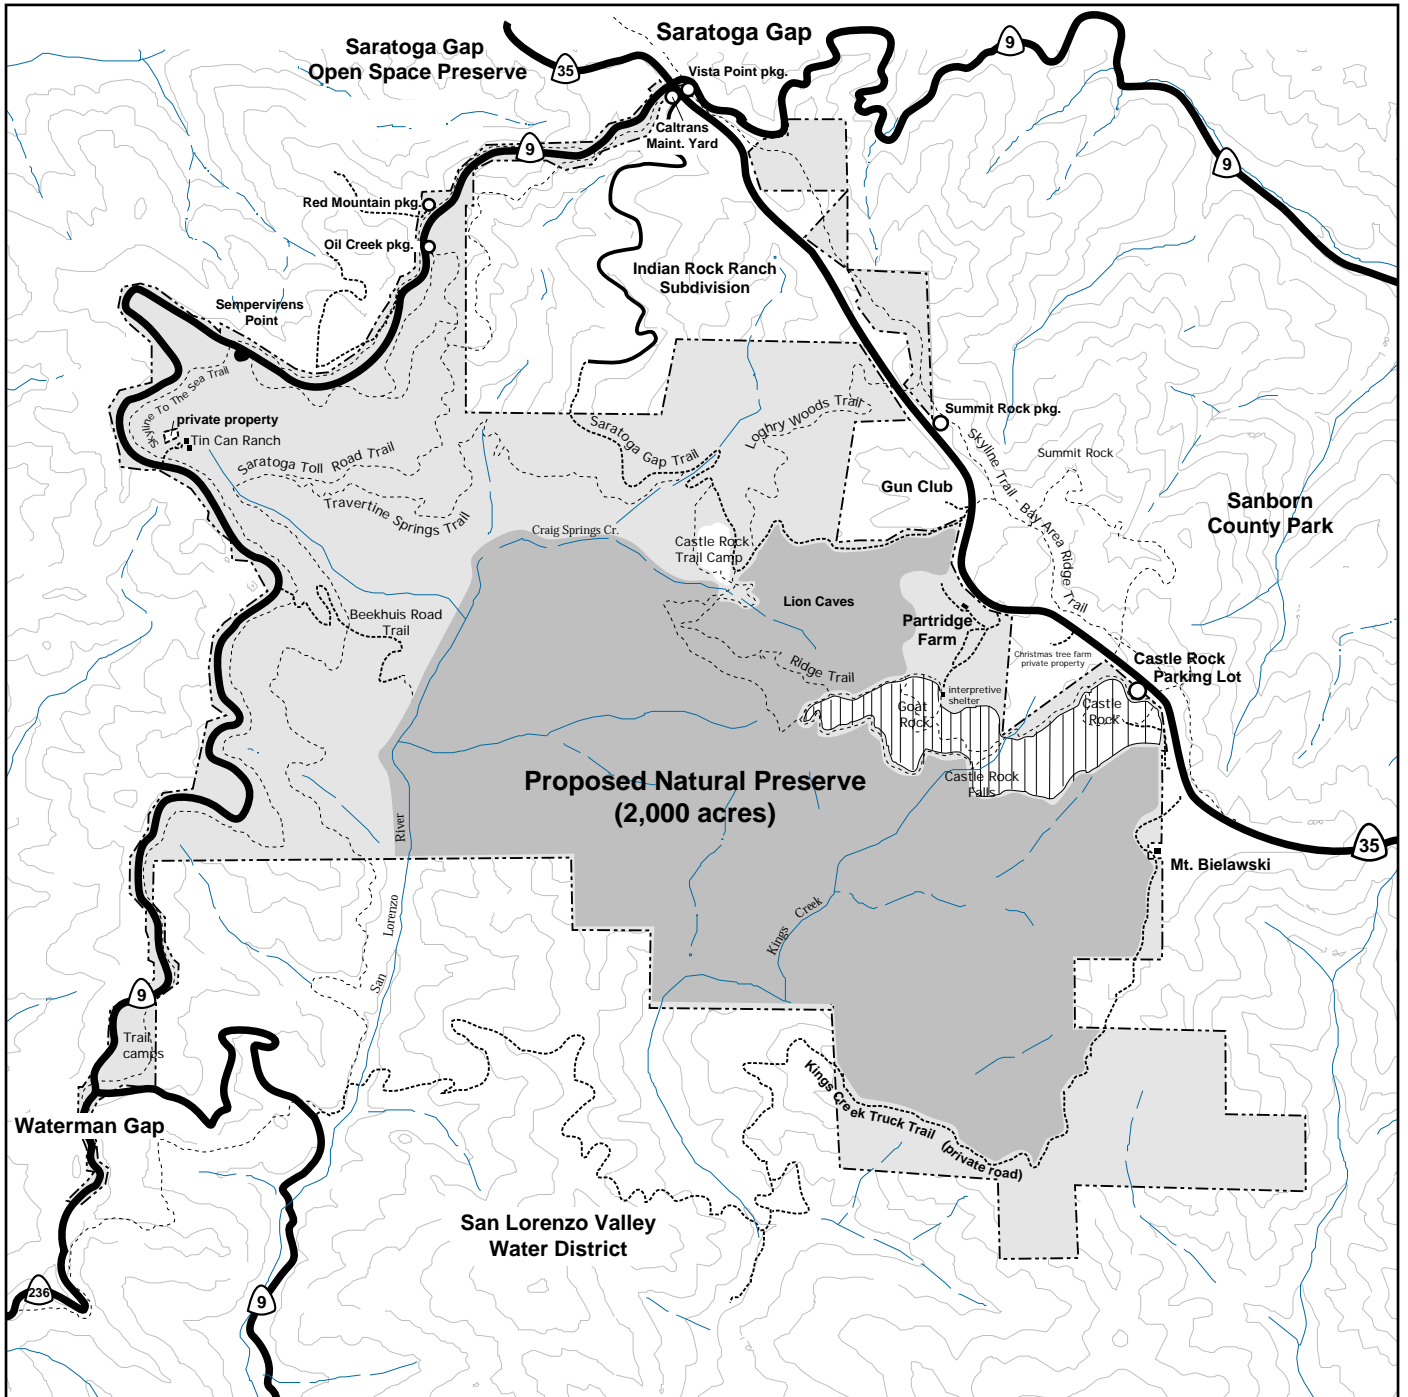

Castle Rock State Park

MAP KEY

STATE PARK LANDS

PROPOSED
NATURAL PRESERVE

CASTLE ROCK RIDGE
Resource Management Zone
(Climbing Area)