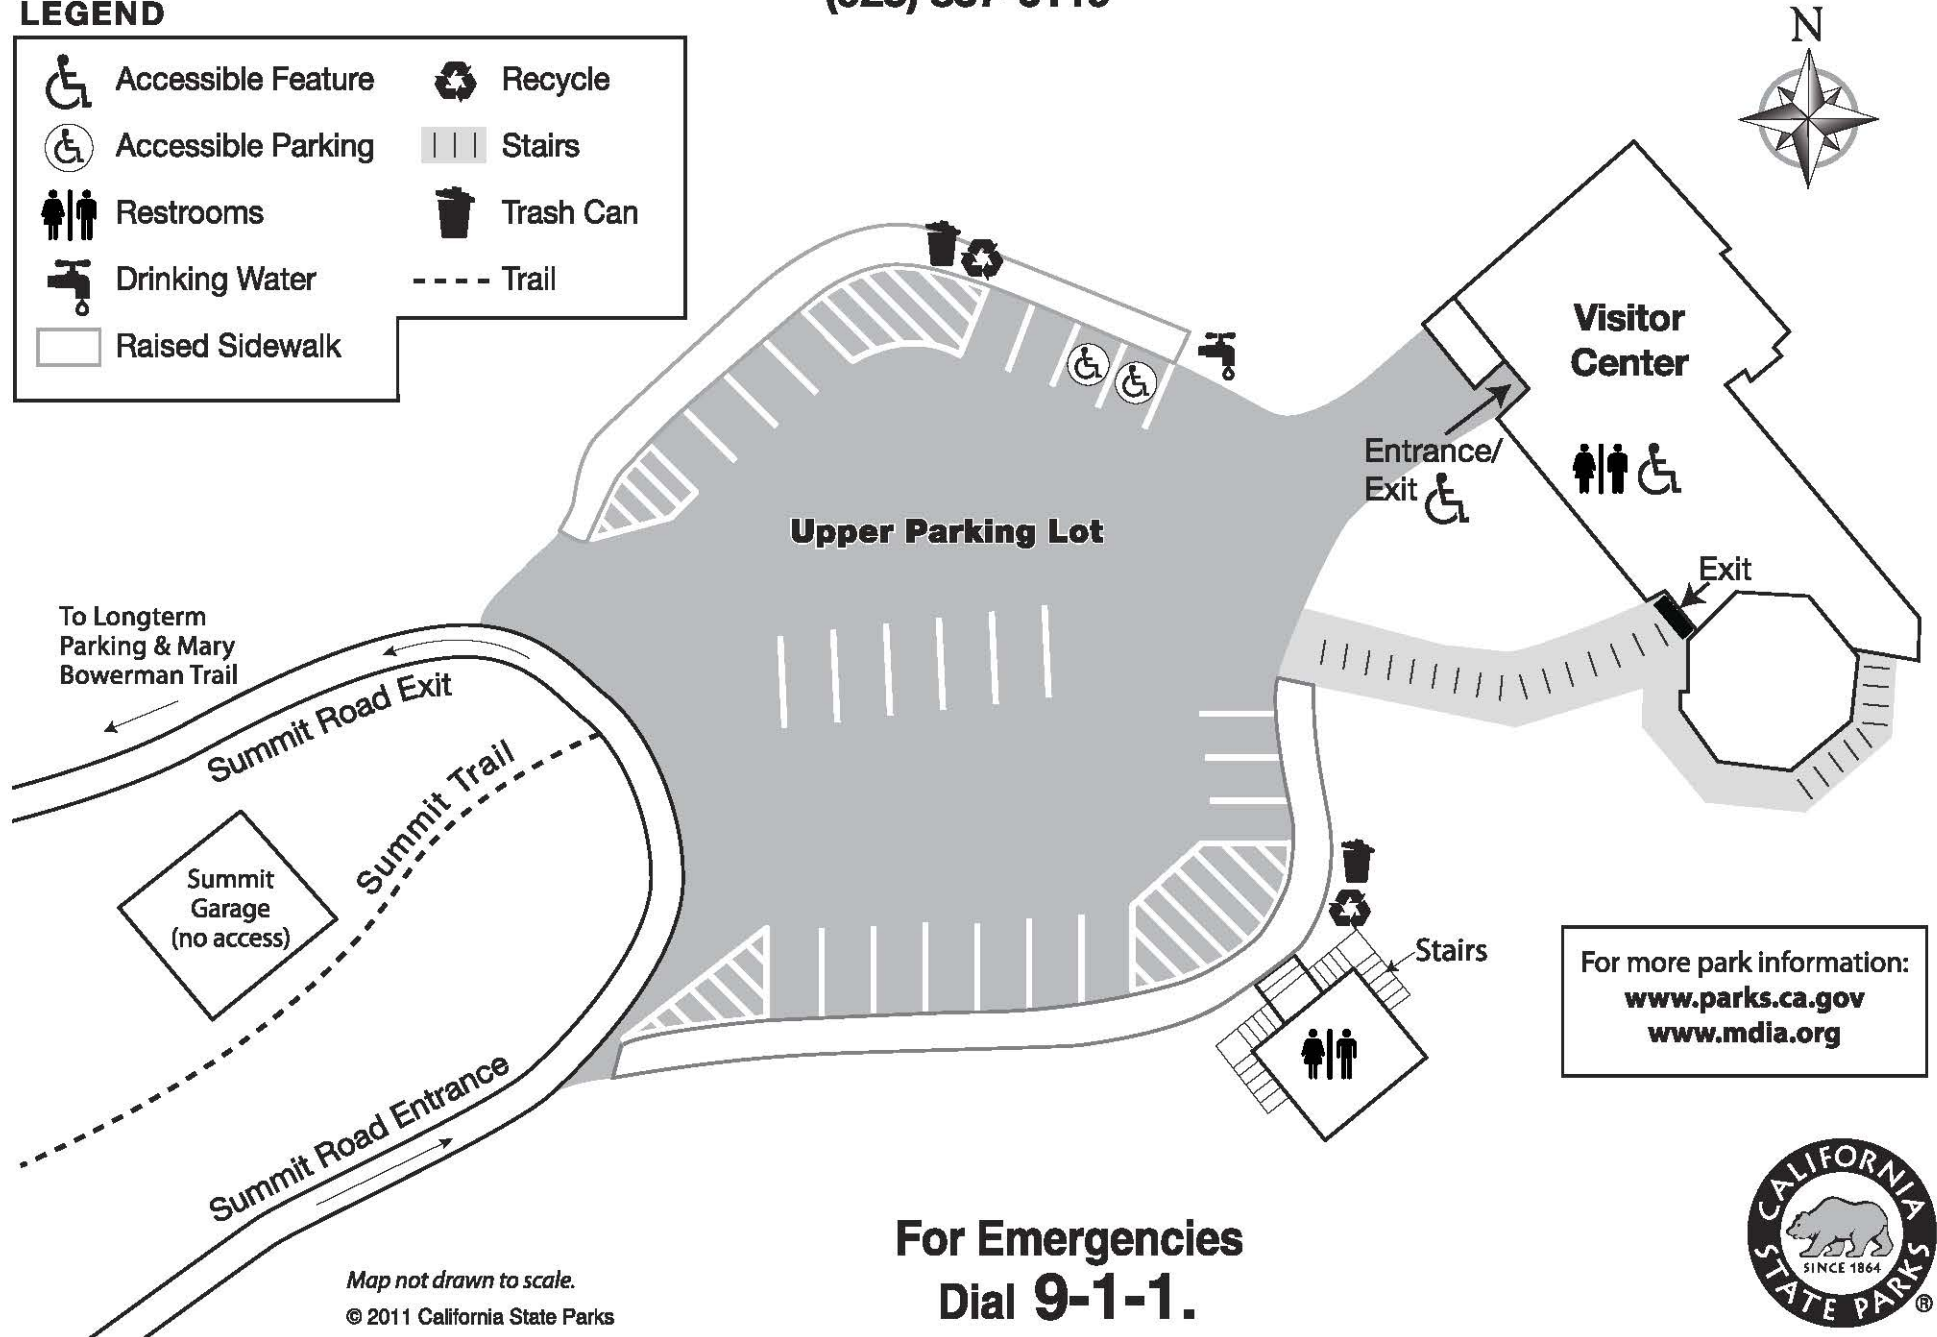

Mount Diablo State Park Summit Visitor Center

(925) 837-6119

LEGEND

 Accessible Feature	 Recycle
 Accessible Parking	 Stairs
 Restrooms	 Trash Can
 Drinking Water	 Trail
 Raised Sidewalk	

For more park information:
www.parks.ca.gov
www.mdia.org

For Emergencies
Dial **9-1-1**.

Map not drawn to scale.
© 2011 California State Parks