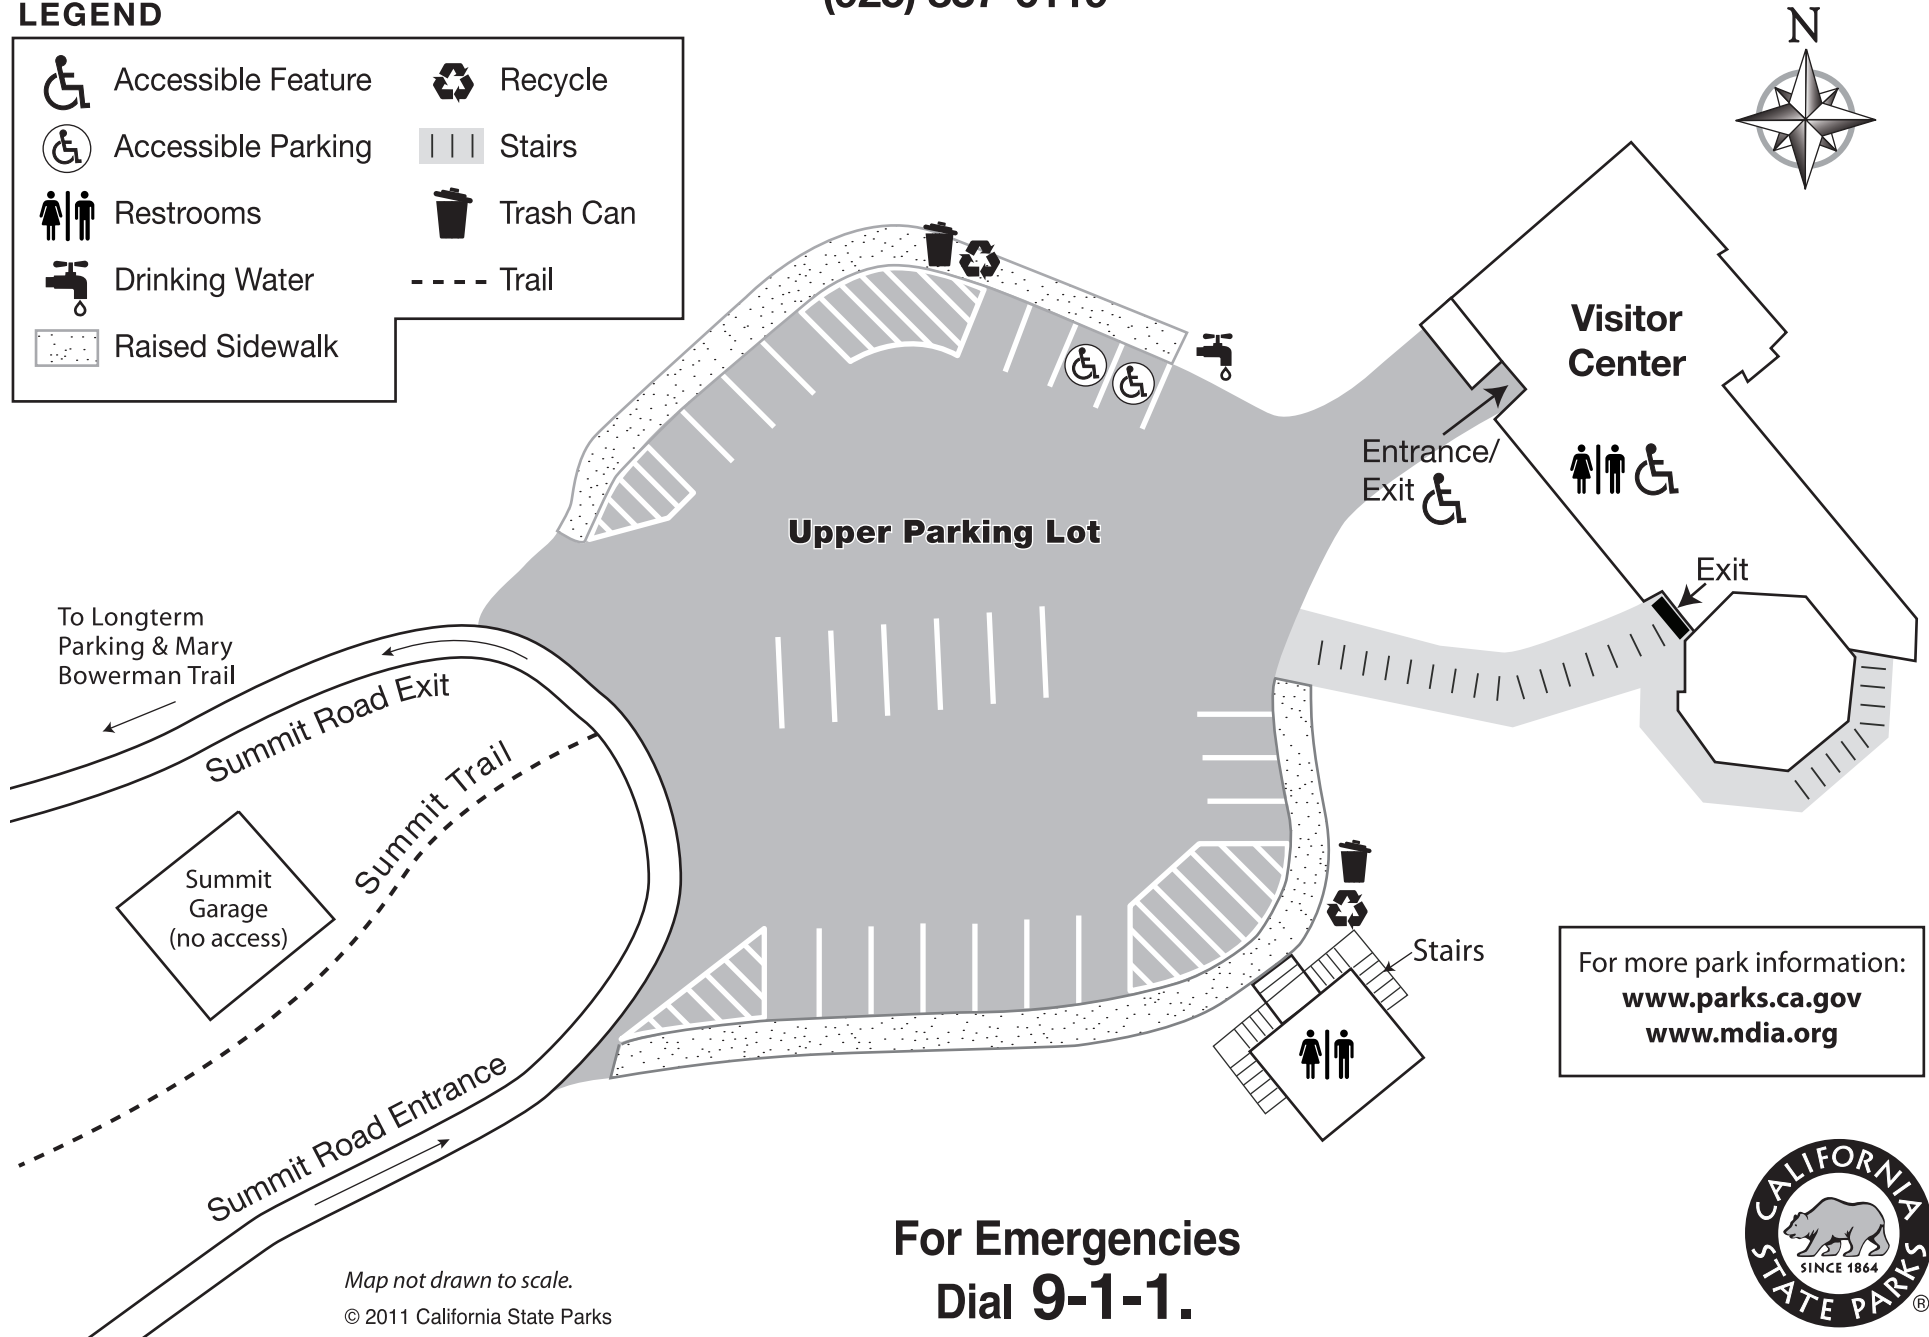

Mount Diablo State Park Summit Visitor Center

(925) 837-6119

LEGEND

	Accessible Feature		Recycle
	Accessible Parking		Stairs
	Restrooms		Trash Can
	Drinking Water		Trail
	Raised Sidewalk		

For more park information:
www.parks.ca.gov
www.mdia.org

For Emergencies
 Dial **9-1-1.**

Map not drawn to scale.
 © 2011 California State Parks