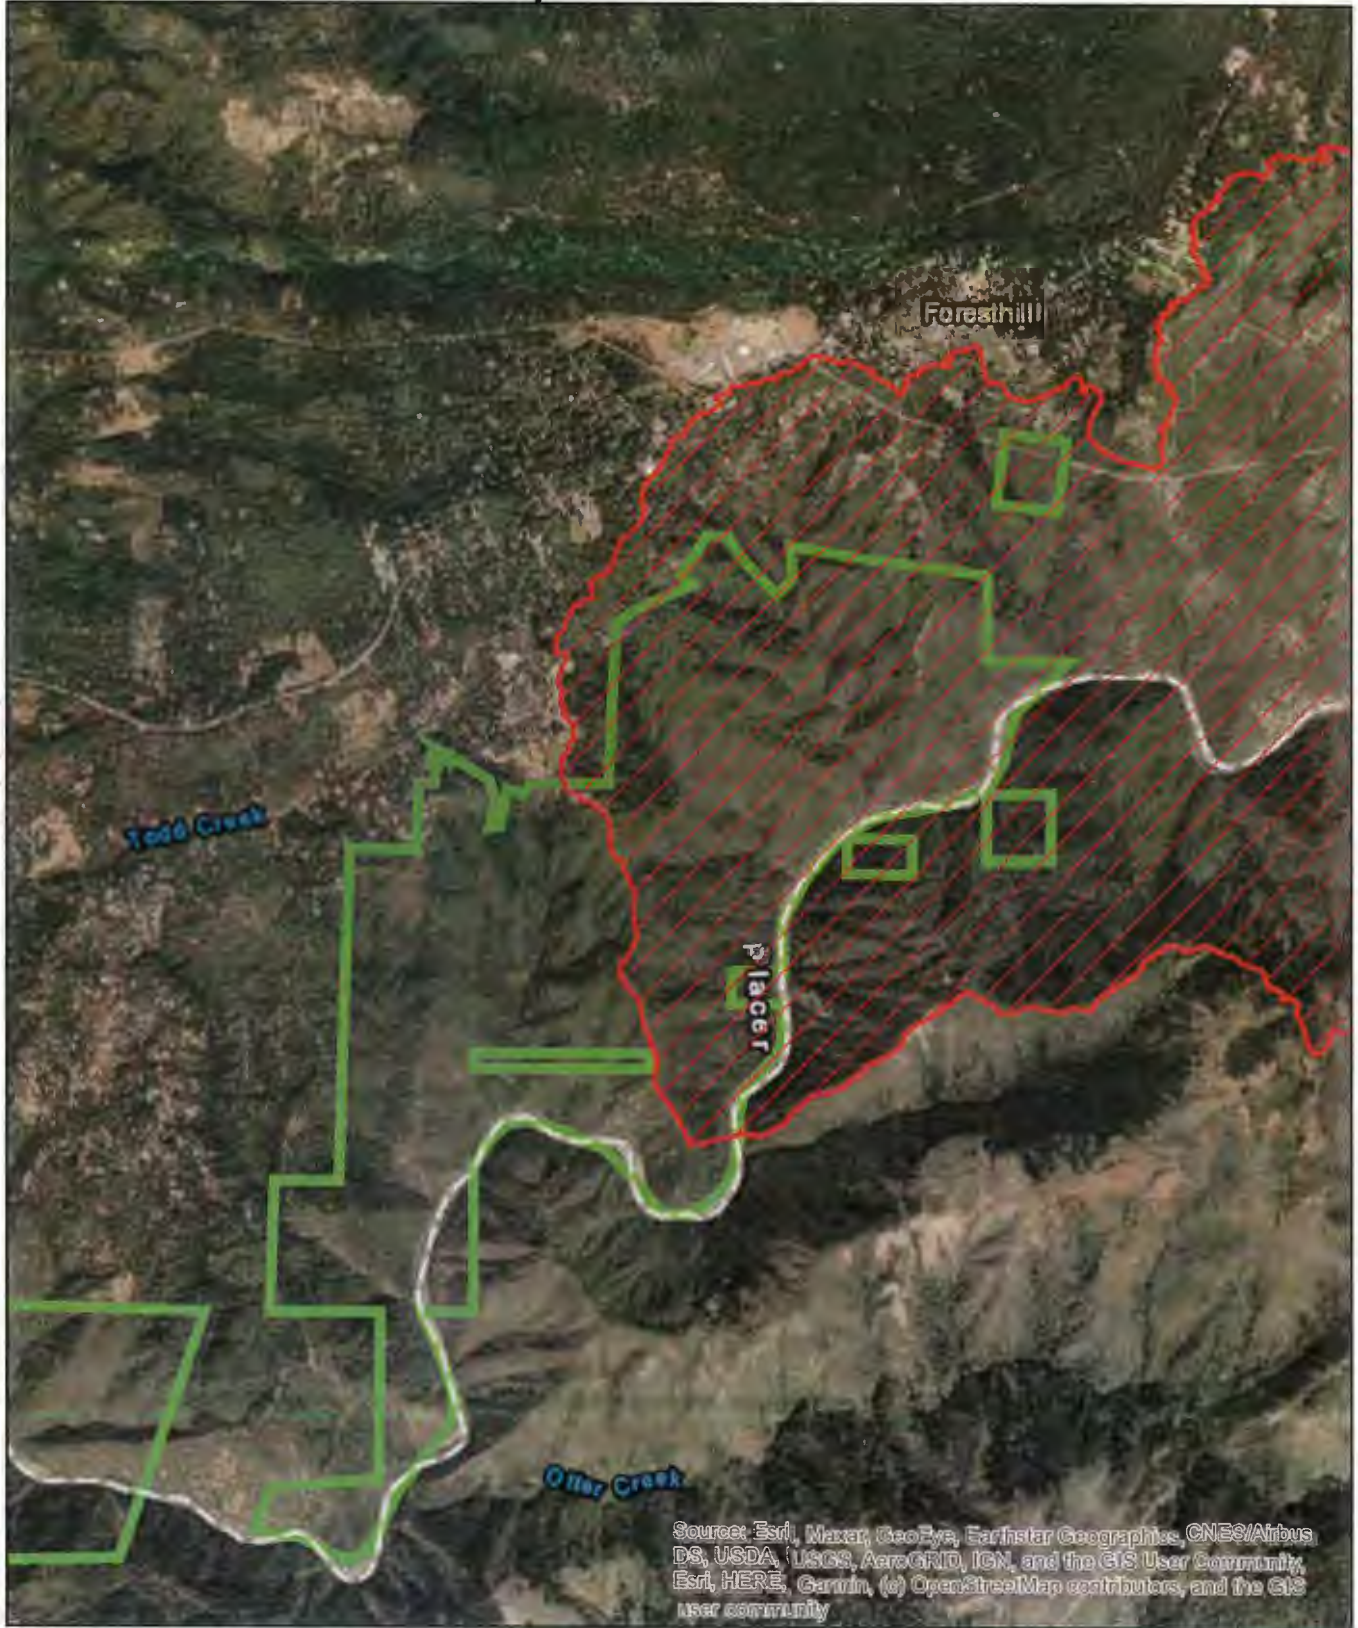

Auburn State Recreation Area Park Closures- Mosquito Fire

Legend

- Park Boundary
- MosquitoFire Boundary