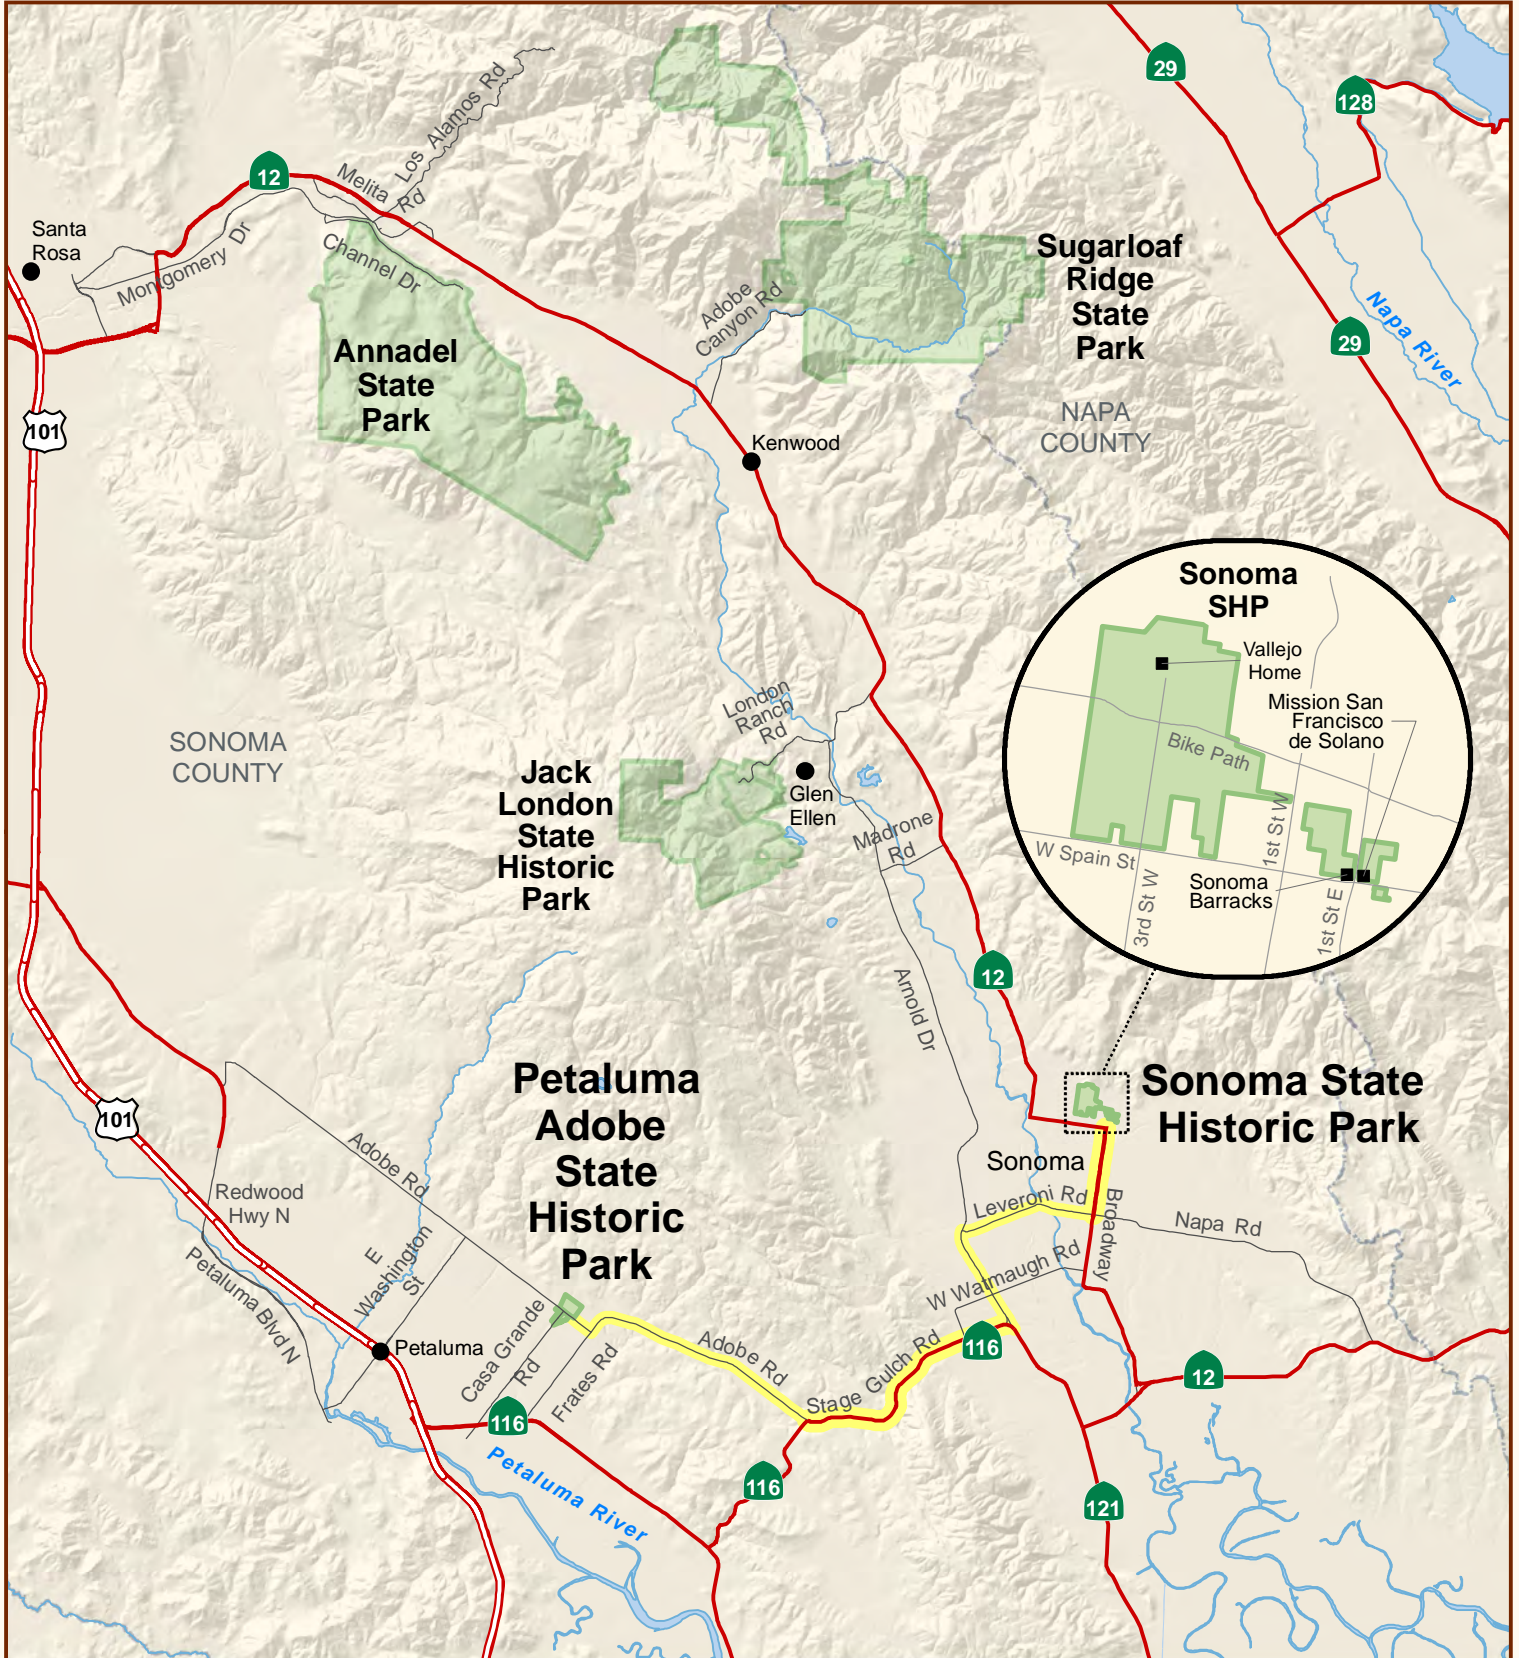

STATE PARKS of the SONOMA AREA

Route between Sonoma SHP and Petaluma SHP