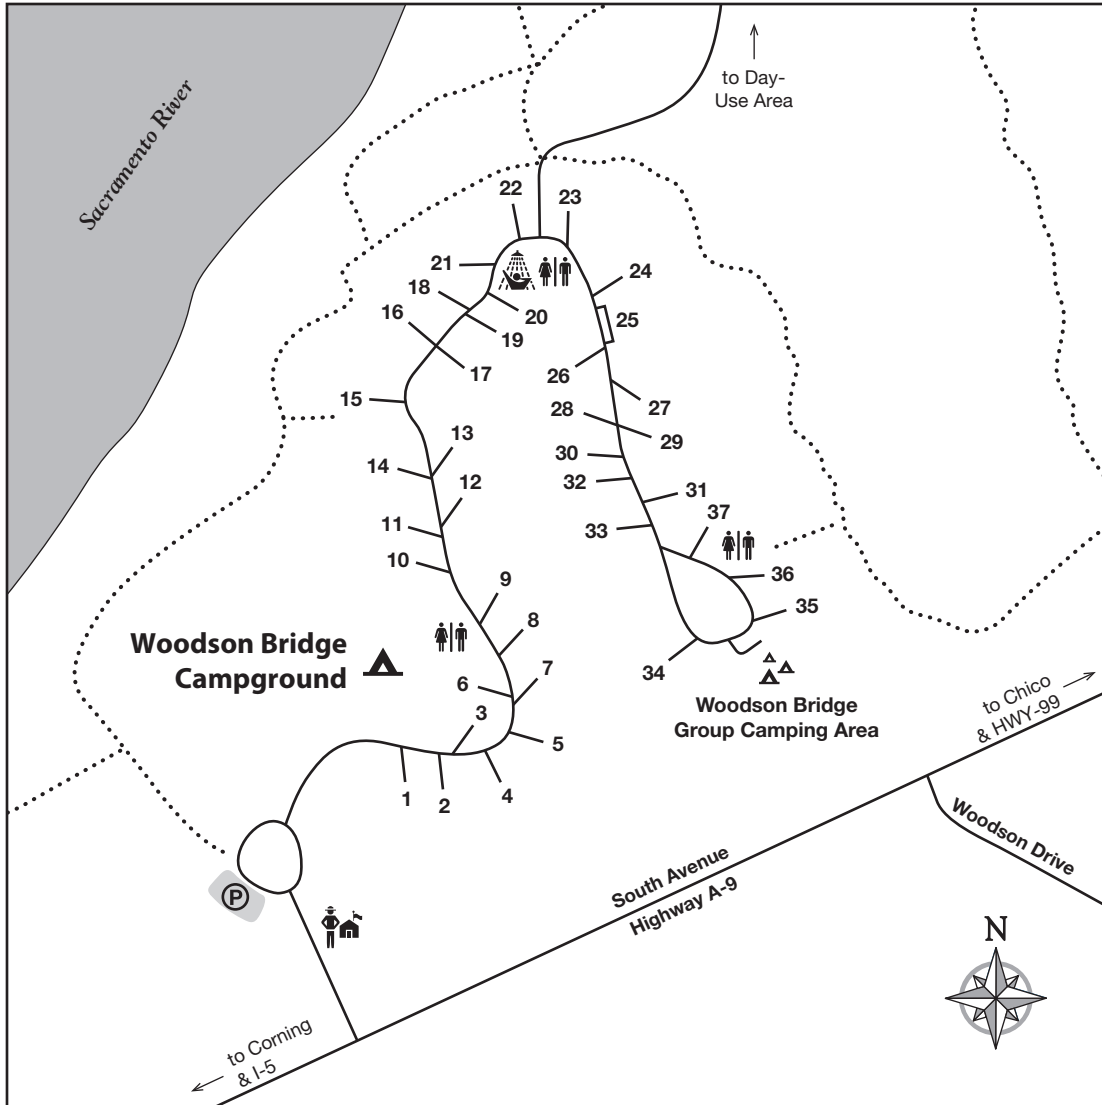

Woodson Bridge State Recreation Area

Woodson Bridge Campground

Your Site # _____

Legend

Paved Road	Parking
Trail: Hike	Ranger Station
Campground	Restrooms
Campground: Group	Showers
1-37 Campsites	

Map not to scale

For Emergencies, Dial 911.