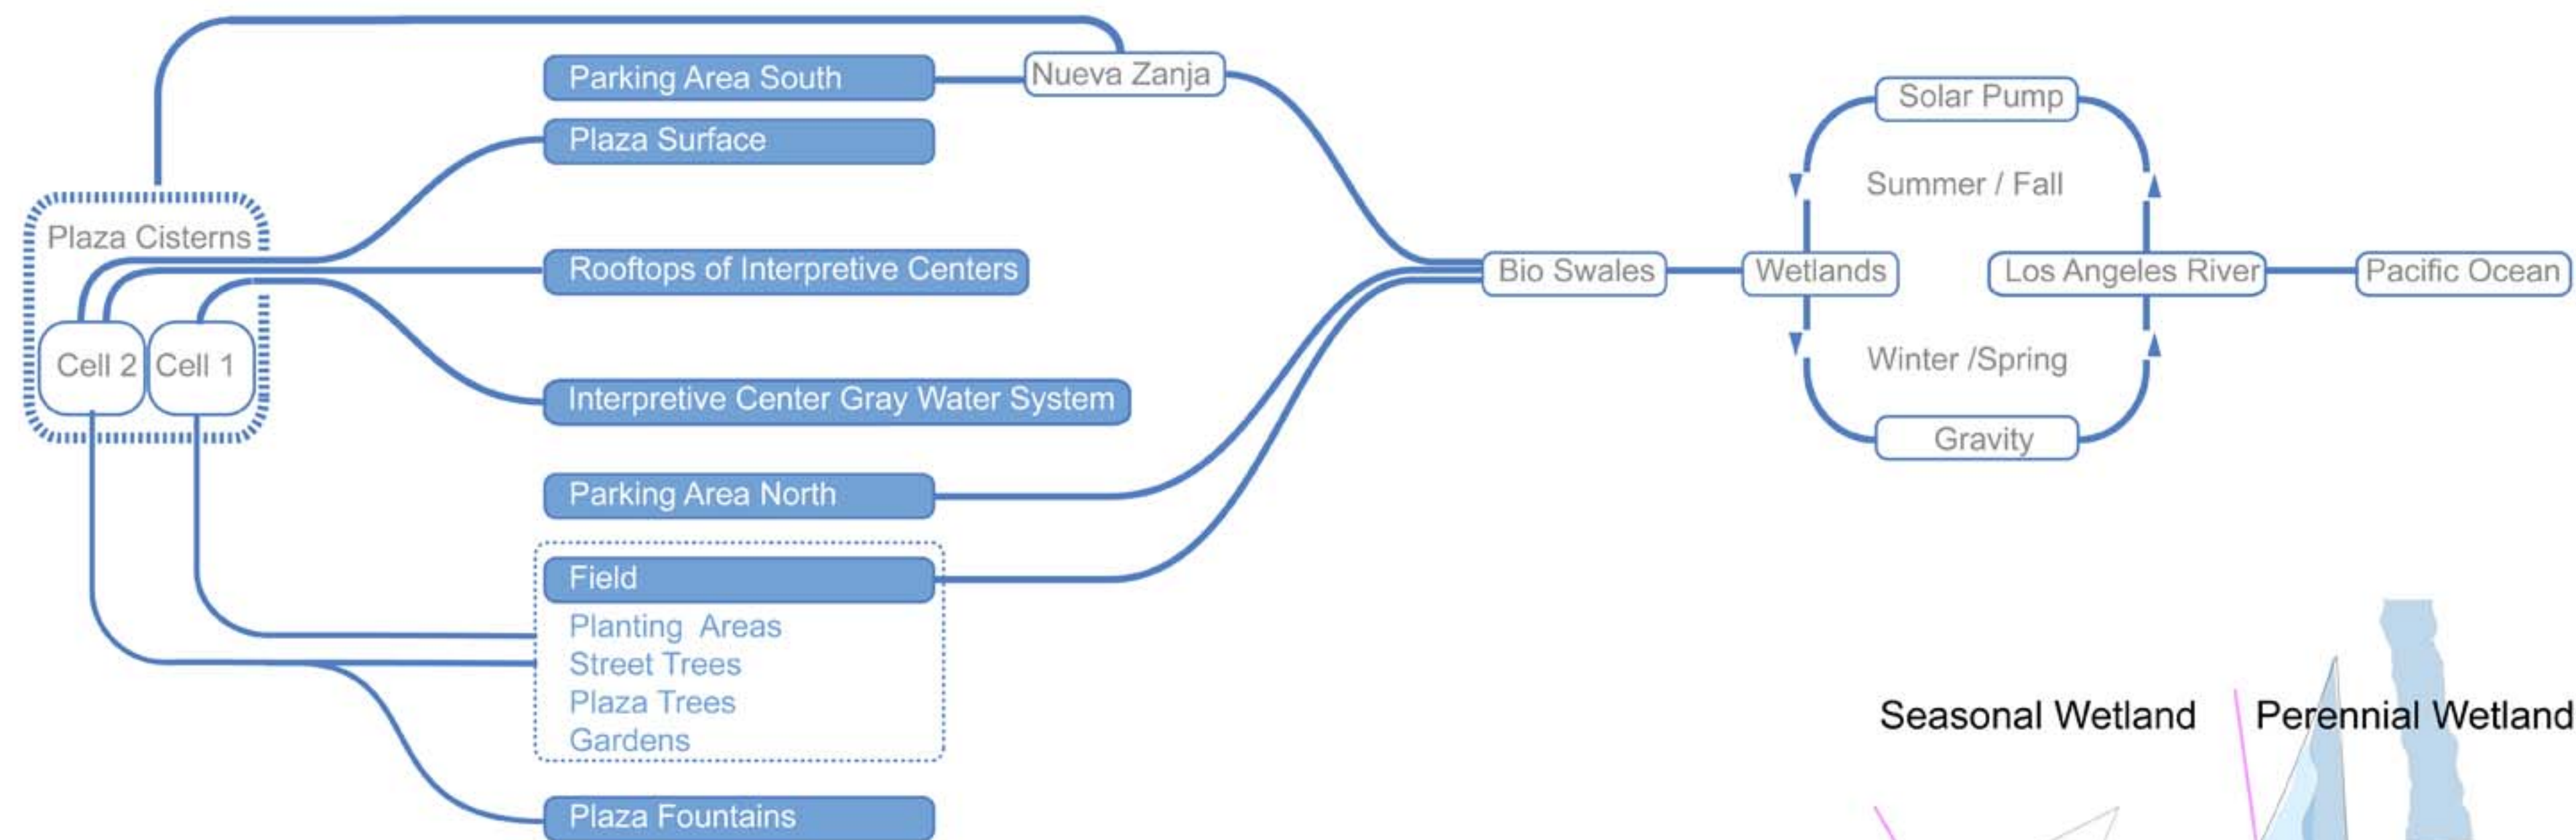

asian garden

european garden

latin garden

native garden

timelines

- History & Interpretation
- Shade Structures
- Nueva Zanja : Stormwater

bioswales & gardens

- Stormwater Treatment & Detention
- Cultural Gardens
- Gardens To Be Designed In The Future

fauna

- Islands
- Fauna Bridge
- Wetlands
- Boardwalks

water system

river scenarios